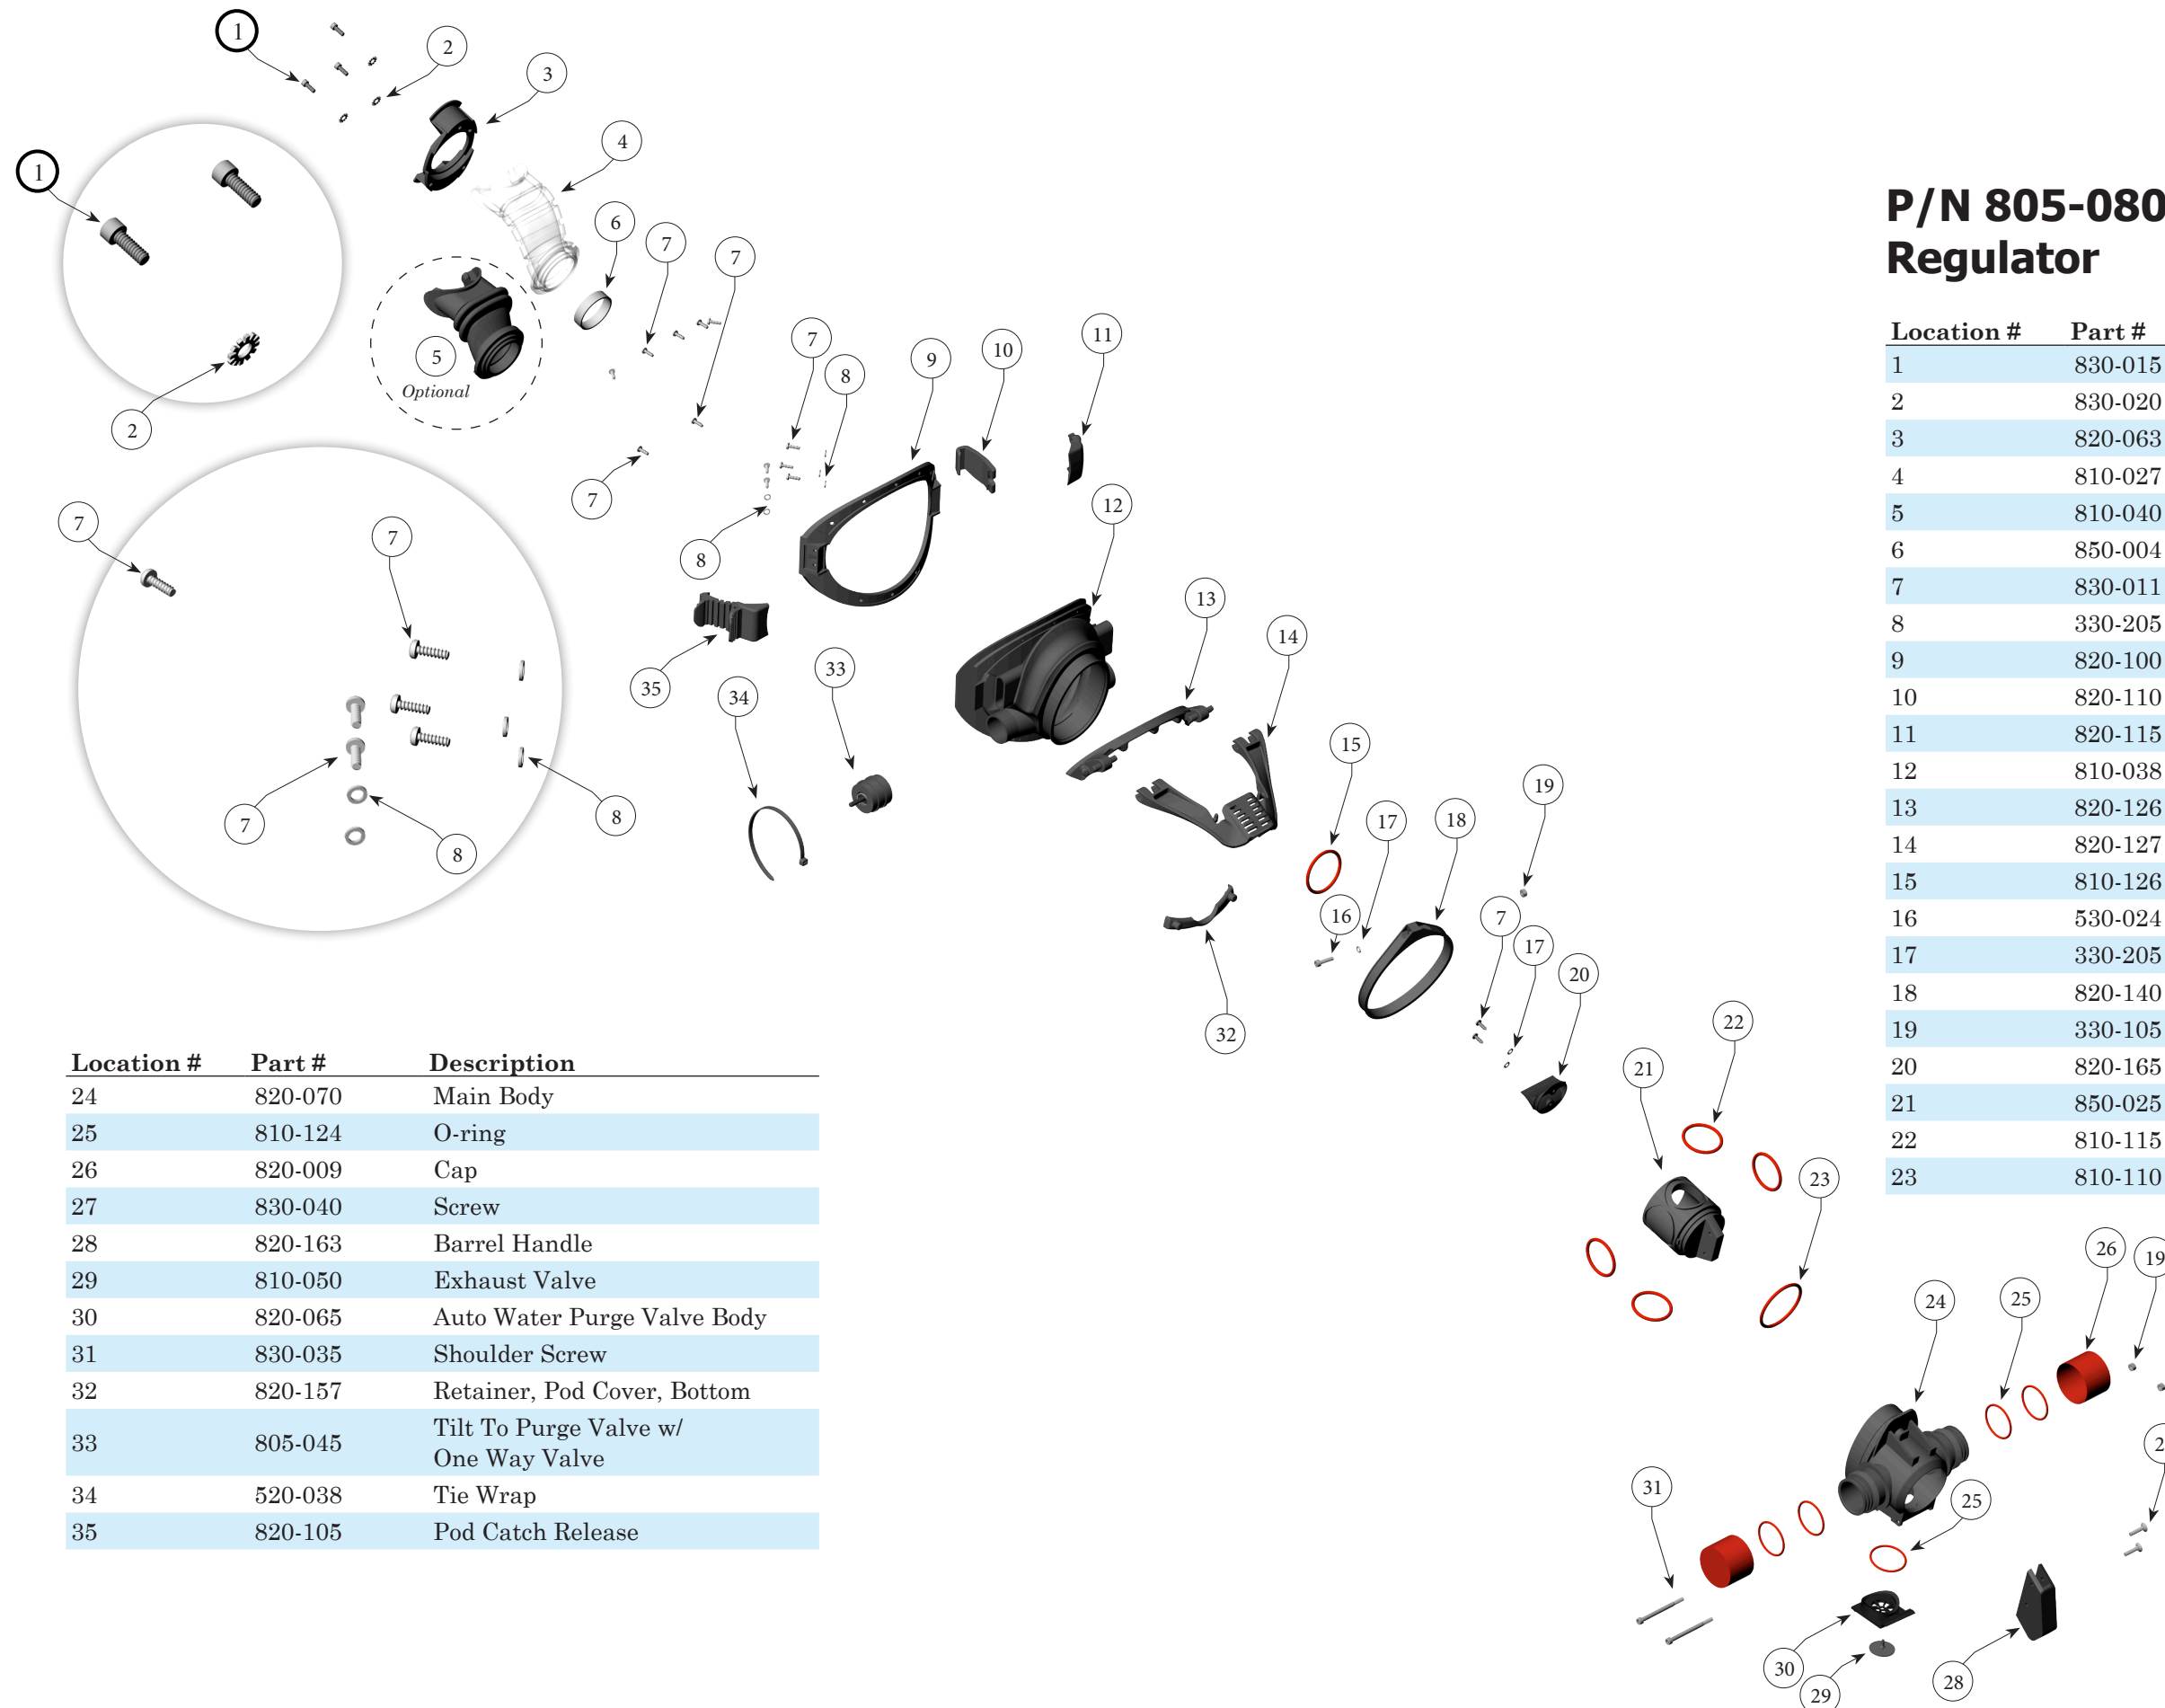

P/N 805-080 Rebreather POD, No Regulator

Location #	Part #	Description
1	830-015	Screw
2	830-020	Lock Washer
3	820-063	Retainer, Mouthpiece
4	810-027	Mouthpiece
5	810-040	Angle Mouthpiece
6	850-004	Mouthpiece Retainer Ring
7	830-011	Screw
8	330-205	Washer
9	820-100	Pod Frame
10	820-110	Pod Hook
11	820-115	Hook Cover
12	810-038	Pod Cover
13	820-126	Hinge Mount, Pod Lock
14	820-127	Hinge Arm, Pod Lock
15	810-126	O-ring, Pod Lock
16	530-024	Screw
17	330-205	Washer
18	820-140	Retainer Strap
19	330-105	Nut
20	820-165	Barrel Deflector
21	850-025	Barrel Valve
22	810-115	O-ring, Silicone
23	810-110	O-ring, Silicone

Location #	Part #	Description
24	820-070	Main Body
25	810-124	O-ring
26	820-009	Cap
27	830-040	Screw
28	820-163	Barrel Handle
29	810-050	Exhaust Valve
30	820-065	Auto Water Purge Valve Body
31	830-035	Shoulder Screw
32	820-157	Retainer, Pod Cover, Bottom
33	805-045	Tilt To Purge Valve w/ One Way Valve
34	520-038	Tie Wrap
35	820-105	Pod Catch Release