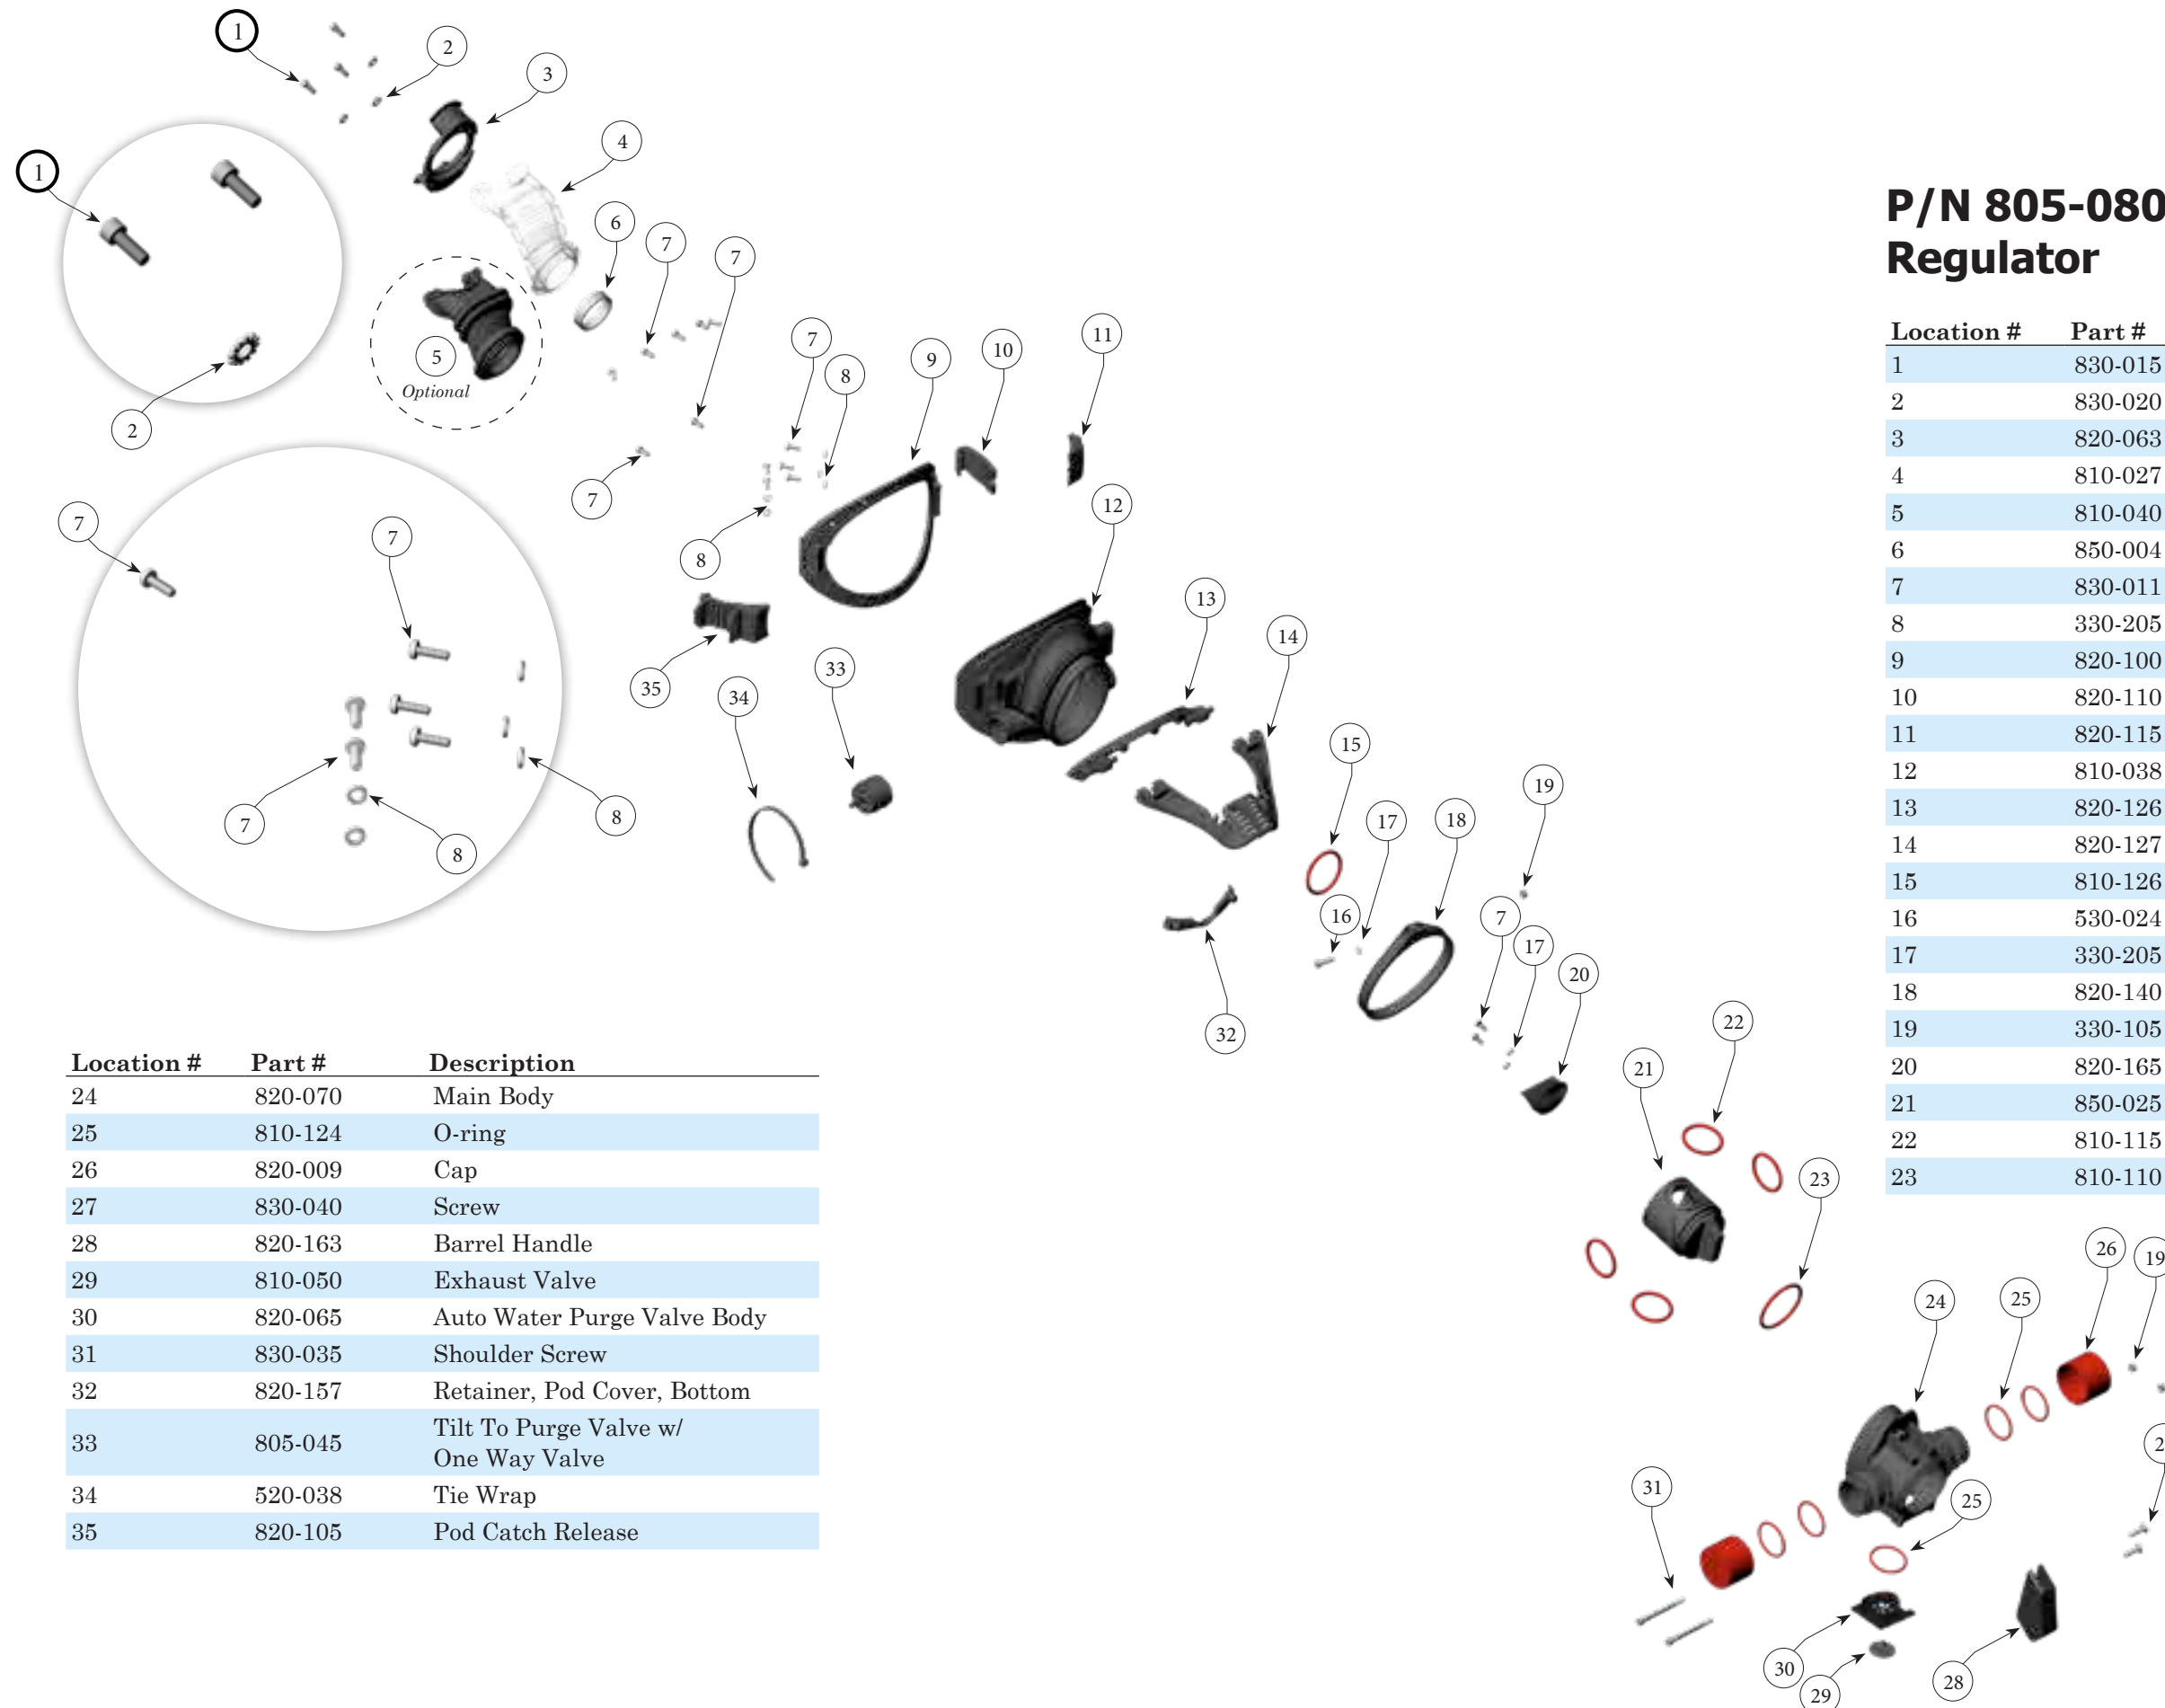

**P/N 805-080 Rebreather POD, No Regulator**

Location #	Part #	Description
24	820-070	Main Body
25	810-124	O-ring
26	820-009	Cap
27	830-040	Screw
28	820-163	Barrel Handle
29	810-050	Exhaust Valve
30	820-065	Auto Water Purge Valve Body
31	830-035	Shoulder Screw
32	820-157	Retainer, Pod Cover, Bottom
33	805-045	Tilt To Purge Valve w/ One Way Valve
34	520-038	Tie Wrap
35	820-105	Pod Catch Release

Location #	Part #	Description
1	830-015	Screw
2	830-020	Lock Washer
3	820-063	Retainer, Mouthpiece
4	810-027	Mouthpiece
5	810-040	Angle Mouthpiece
6	850-004	Mouthpiece Retainer Ring
7	830-011	Screw
8	330-205	Washer
9	820-100	Pod Frame
10	820-110	Pod Hook
11	820-115	Hook Cover
12	810-038	Pod Cover
13	820-126	Hinge Mount, Pod Lock
14	820-127	Hinge Arm, Pod Lock
15	810-126	O-ring, Pod Lock
16	530-024	Screw
17	330-205	Washer
18	820-140	Retainer Strap
19	330-105	Nut
20	820-165	Barrel Deflector
21	850-025	Barrel Valve
22	810-115	O-ring, Silicone
23	810-110	O-ring, Silicone