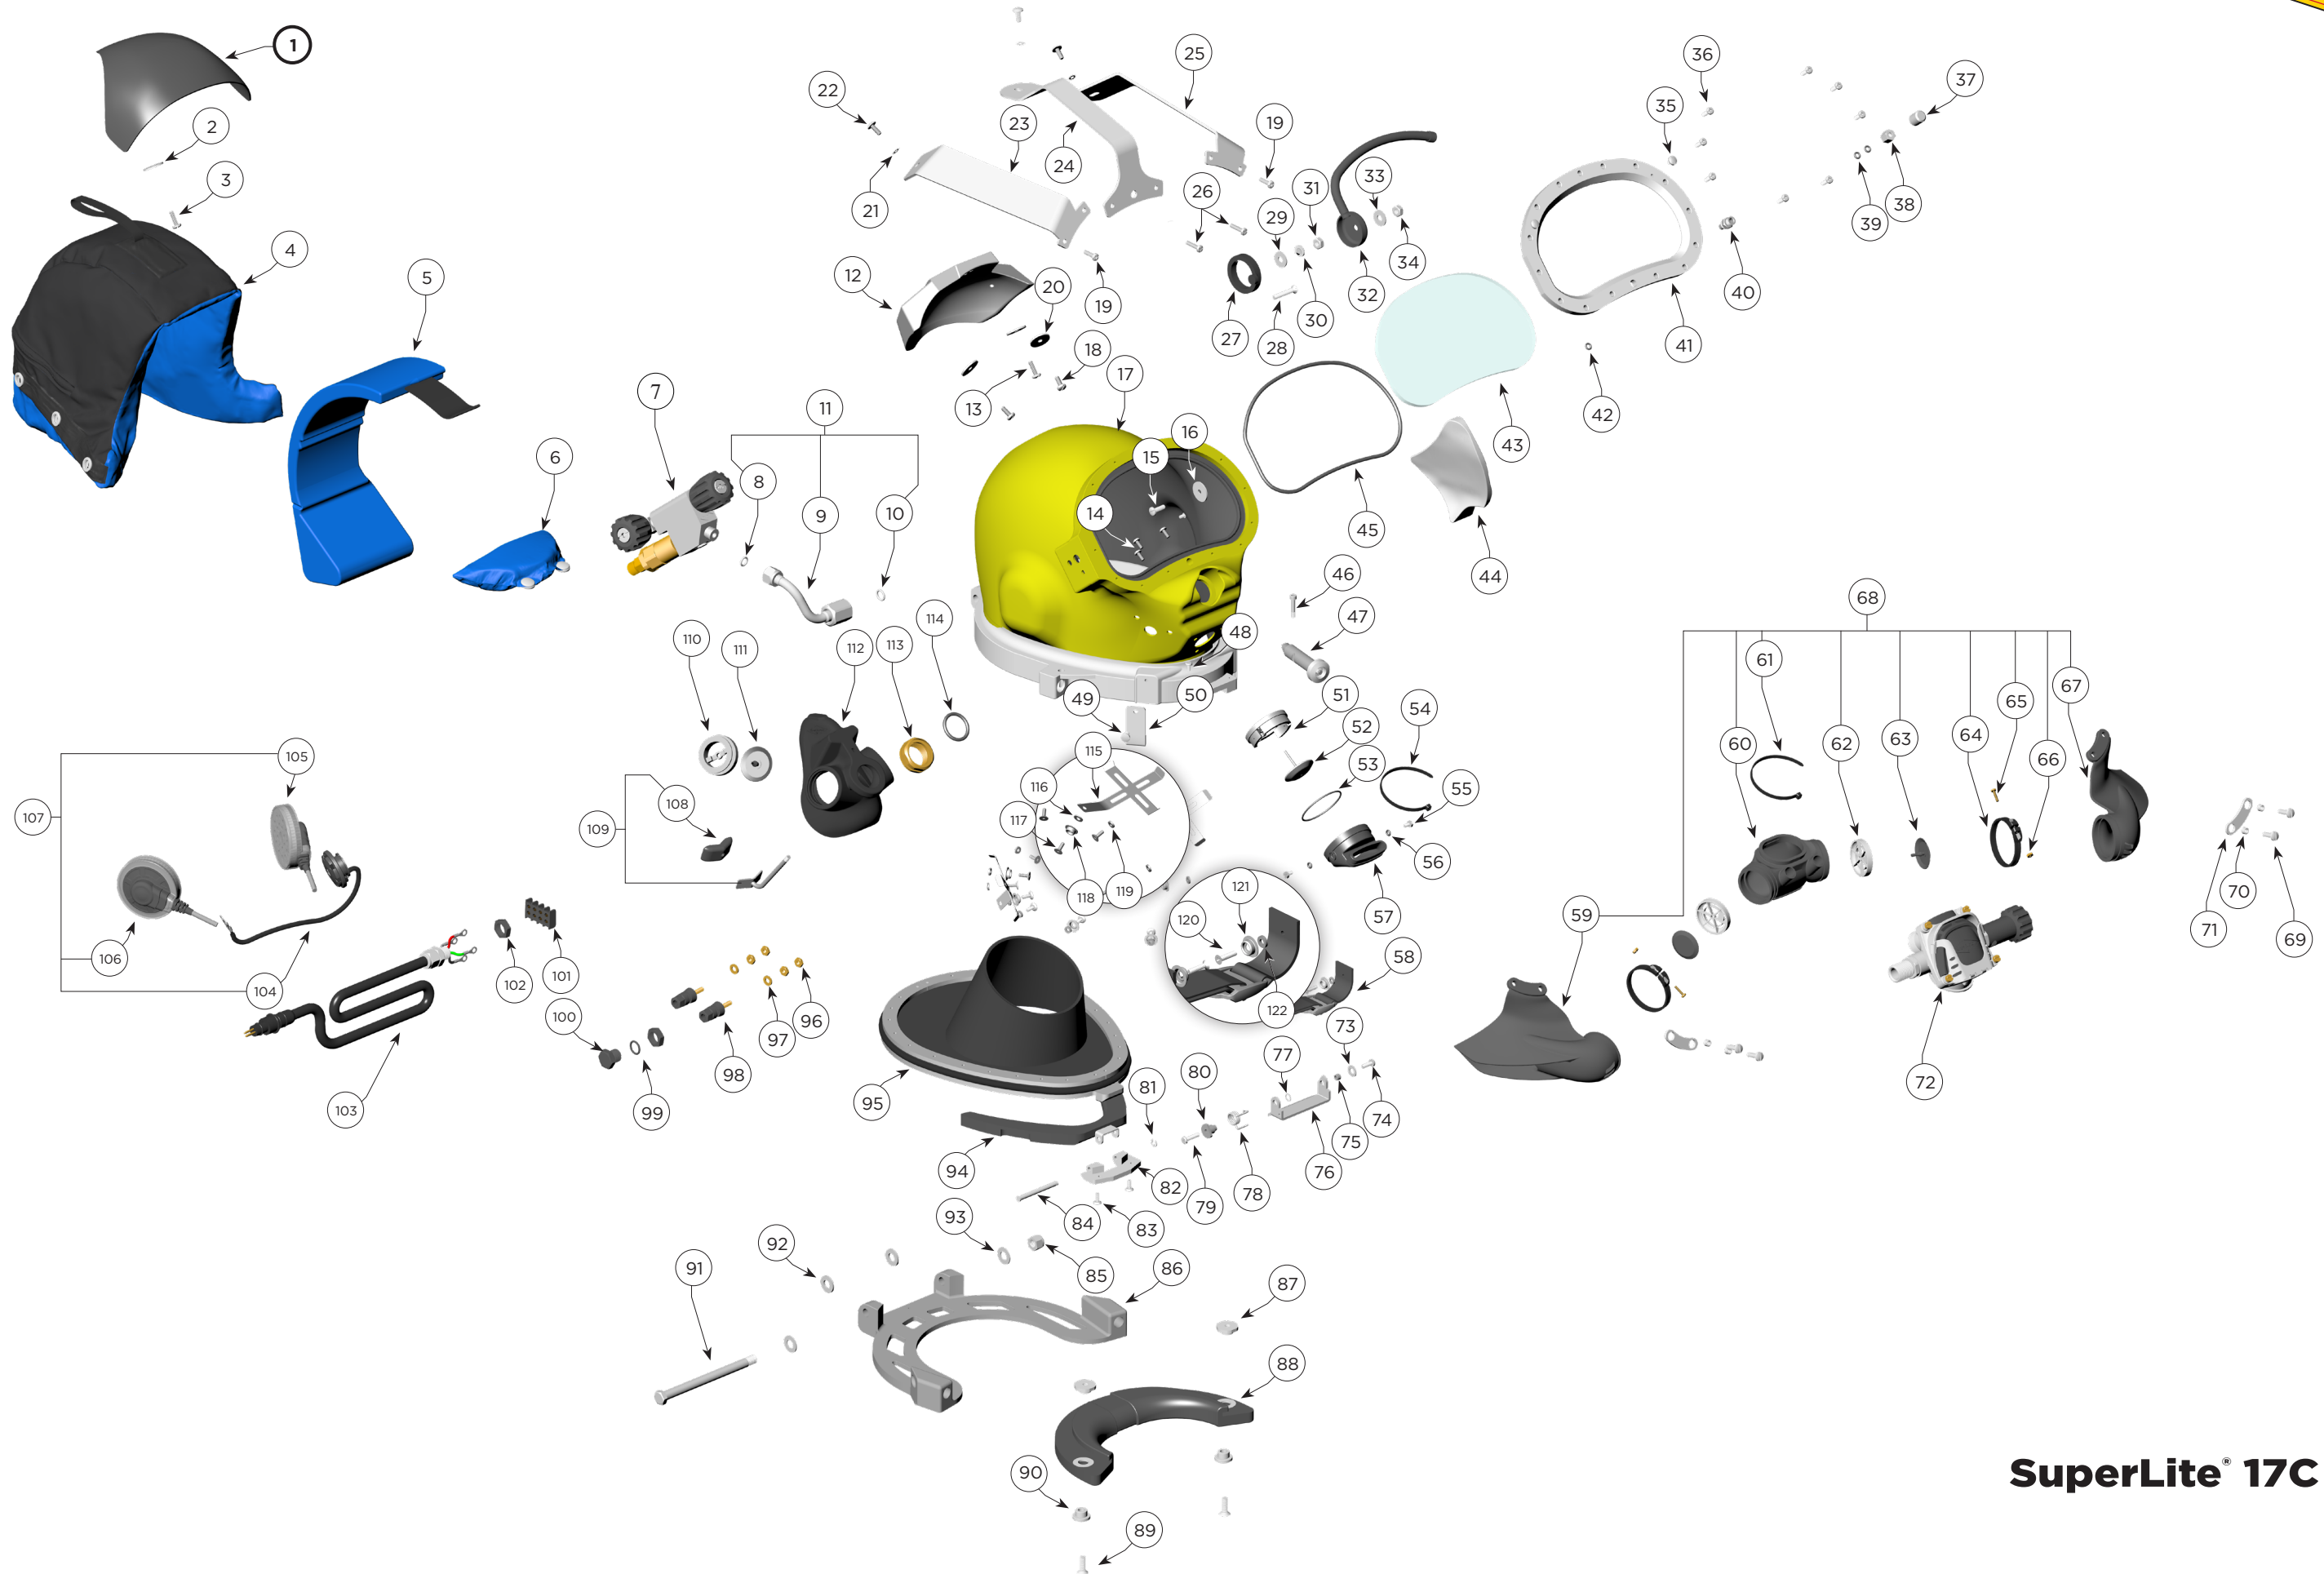

Location #	Part #	Description
44	560-086	Weight, Port, SL 17C
45	510-260	O-ring, View Port
46	530-015	Screw
47	505-110	Sealed Pull Pin
48	530-032	Screw
49	530-059	Screw
50	540-039	Front Stand Off
51	550-063	Body, Water Dump
52	510-561	Valve, Water Dump, Black
53	510-033	O-ring
54	520-042	Tie Wrap
55	530-019	Screw
56	510-007	O-ring
57	560-530	Cover, Water Dump Adapter
58	505-111	Chin Strap Assembly (Order 525-716 Kit)
59	510-786	Starboard Whisker Wing
60	510-760	Quad Valve Exhaust Main Body
61	520-042	Tie Wrap
62	520-200	Whisker Exhaust Valve Insert
63	510-776	Exhaust Valve
64	520-118	Tri/Quad Valve Whisker Clamp
65	530-008	Brass Screw
66	530-009	Brass Nut
67	510-787	Port Whisker Wing
68	505-730	Quad Valve Exhaust Assembly
69	530-045	Screw
70	550-061	Spacer
71	540-015	Kidney Plate
72	505-455	455 Balanced Regulator (Order P/N 525-765)
73	530-546	Washer for Swing Catch
74	530-035	Screw
75	550-061	Spacer
76	540-086	Swing Catch
77	520-167	Teflon* Washer for Swing Catch
78	535-825	Spring, Swing Catch
79	530-045	Screw
80	550-122	Spring Spacer
81	530-312	Clip, Hinge Pin
82	550-216	Front Yoke Hinge
83	530-018	Screw
84	530-311	Pin, Front Yoke Hinge
85	530-028	Lock Nut
86	560-111	Locking Collar
87	550-113	Adjustment Nut, Neck Pad
88	520-098	Neck Pad

Location #	Part #	Description
89	530-064	Screw
90	550-045	T-Washer
91	530-027	Hinge Bolt
92	520-165	Washer
93	530-545	Washer
94	520-012	Front Yoke
95	505-101	Neck Ring Assembly, (Latex) Medium
96	530-308	Hex Nut
97	530-525	Washer
98	515-035	Communications Post
99	510-481	O-ring
100	550-043	Plug
101	515-061	Terminal Block
102	550-040	Nut
103	505-047	W.P. Connector Assembly
104	515-029	Microphone Assembly
105	515-019	Earphone, Left, 15.5"
106	515-018	Earphone, Right, 9"
107	515-033	Communications Set
108	510-575	Nose Block Pad
109	545-015	Nose Block Device <i>Includes location #108</i>
110	520-020	Valve Body
111	510-550	Valve, Oral Nasal
112	510-724	Low Volume Oral Nasal
113	550-081	Nut, Regulator Mount
114	510-490	O-ring
115	540-054	Earphone Retainer
116	530-527	Washer
117	530-018	Screw
118	530-702	Snap
119	530-519	Washer
120	530-031	Screw
121	530-702	Snap
122	530-519	Washer

⚠ CAUTION

Use only Kirby Morgan original replacement parts. The use of other manufacturers' parts will interfere with the performance characteristics of your life support equipment and may jeopardize your safety. Additionally, any substitutions will void any warranties offered by KMDSI. When ordering spares, always insist on Kirby Morgan original parts.

* Denotes a critical component

SuperLite® 17C Helmet