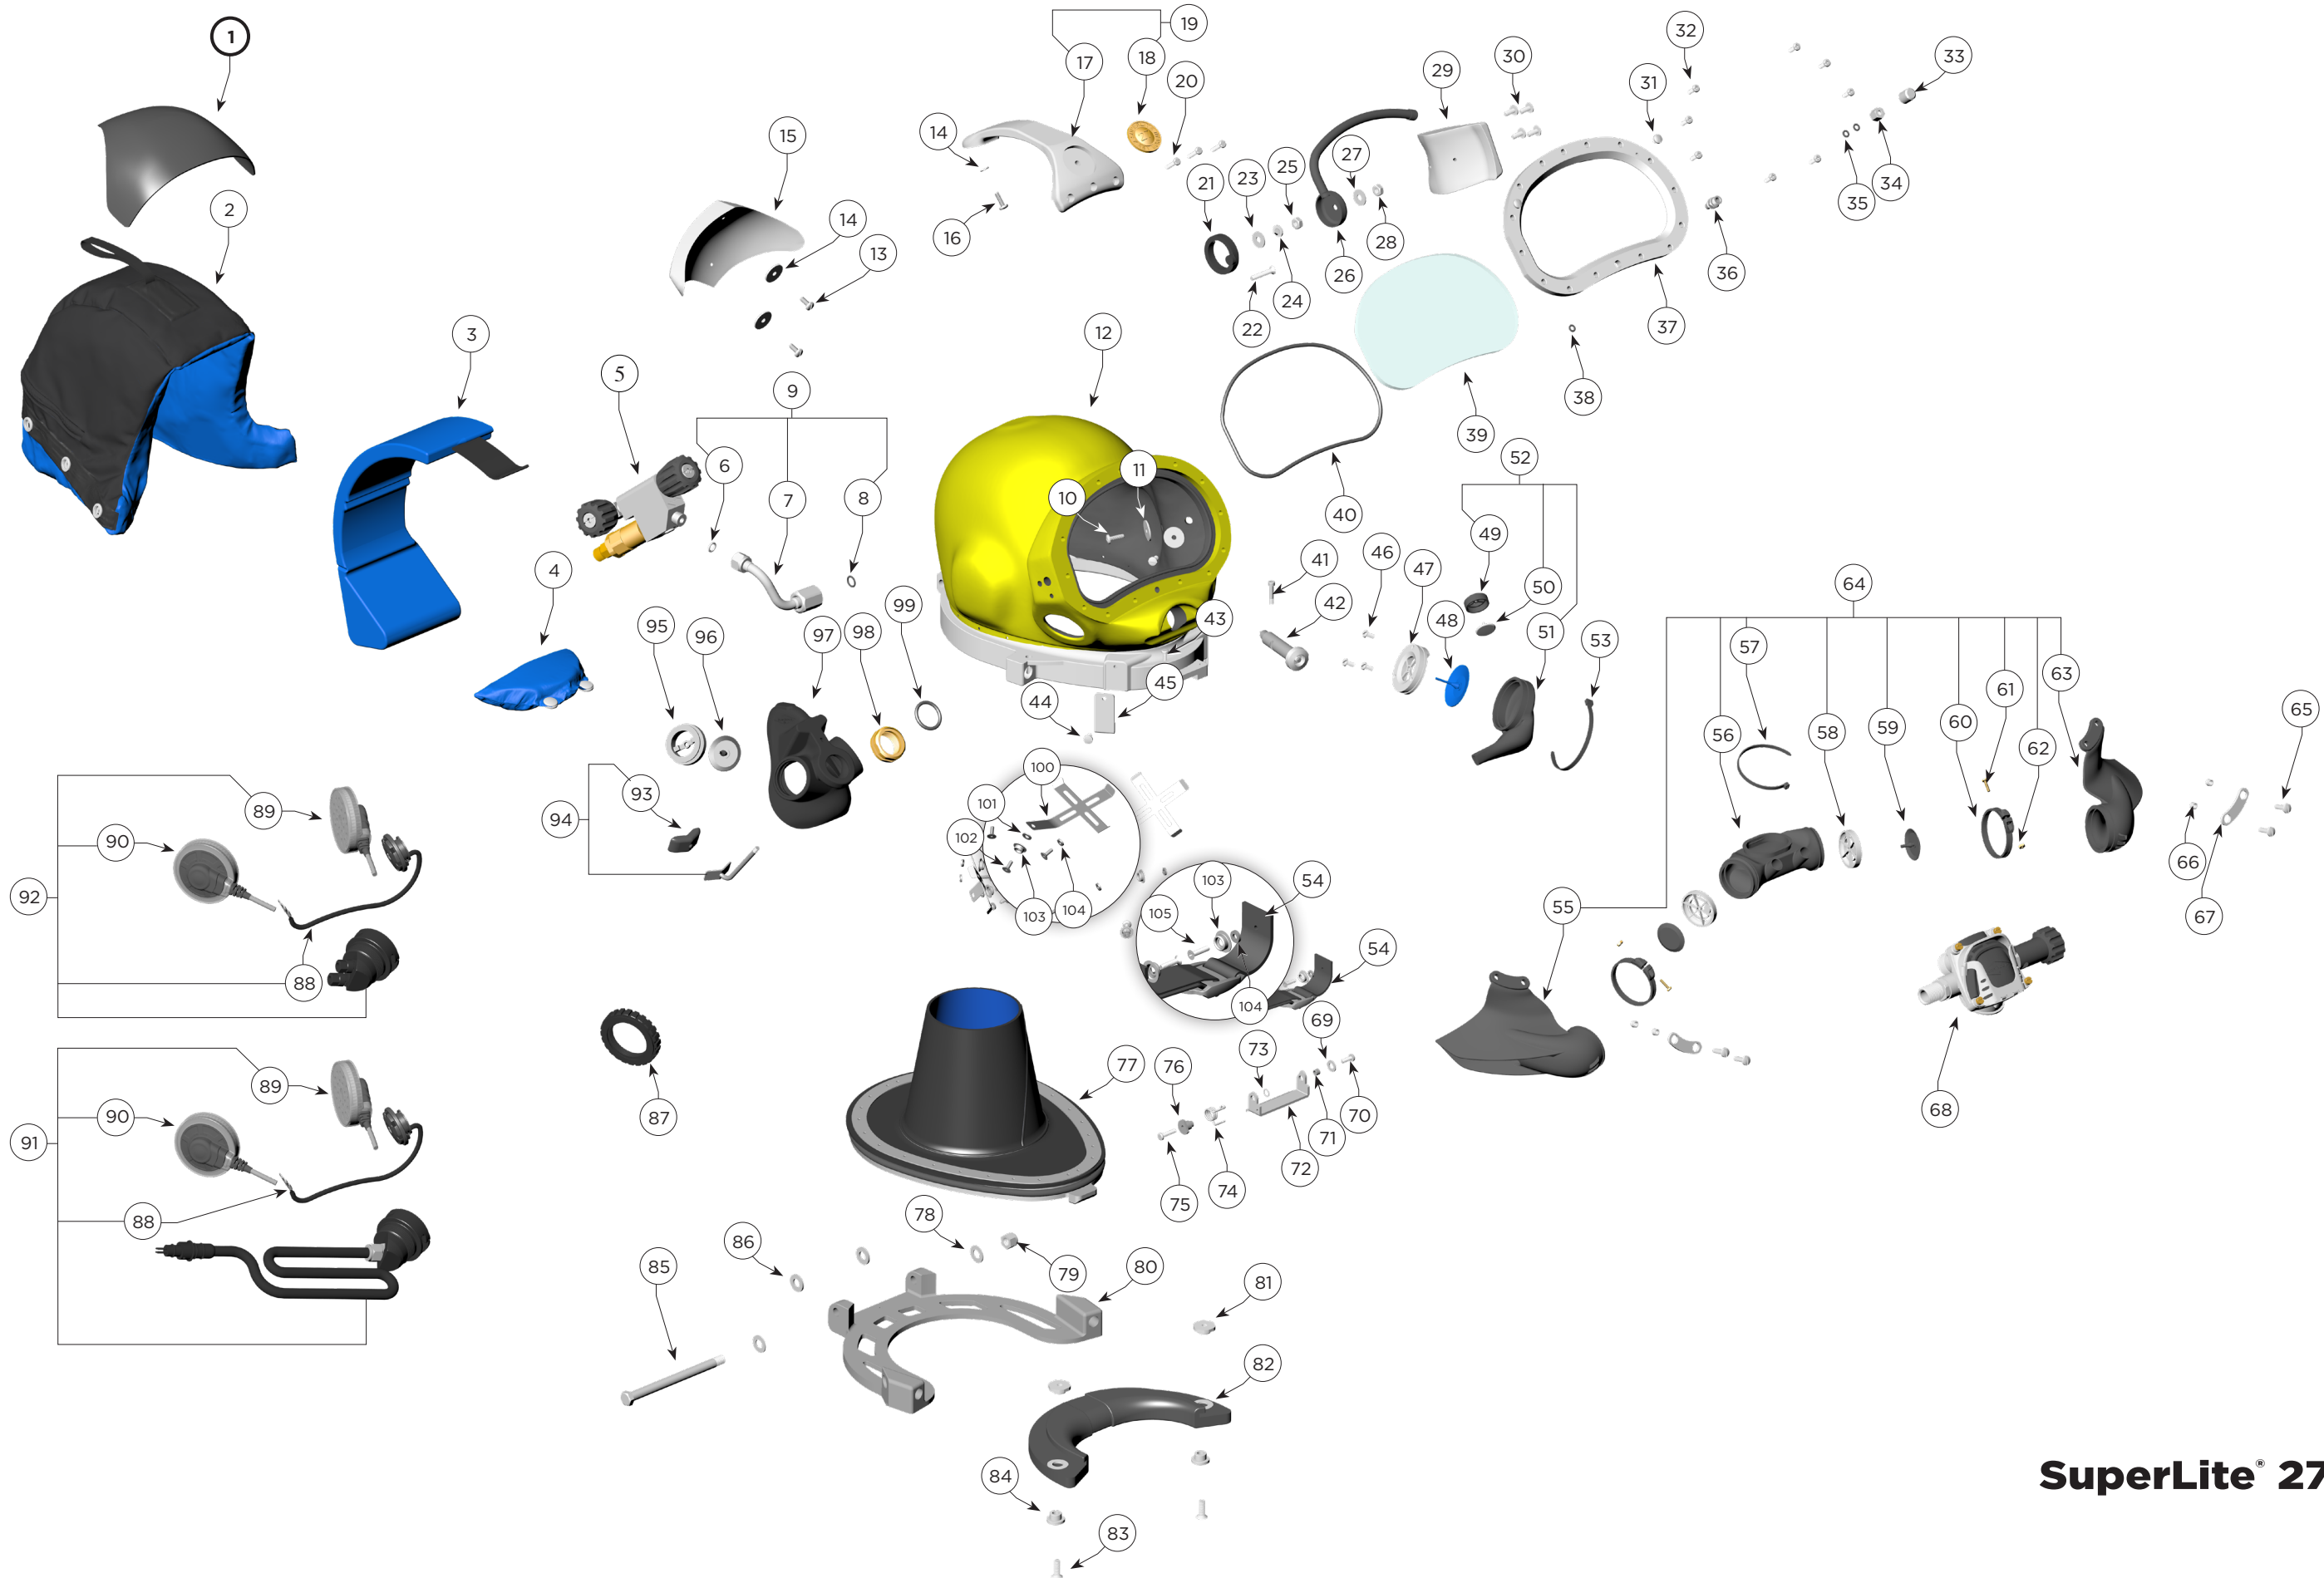

Location #	Part #	Description
35	510-008	O-ring
36	550-116	Nose Block Guide
	550-249	Nose Block Guide, Brass
37	560-070	Port Retainer, w/#36
	560-071	Port Retainer, Brass, w/#36 Brass
38	510-010	O-ring
39	520-004*	Face Port
40	510-260	O-ring, View Port
41	530-015	Screw
42	505-110	Sealed Pull Pin
43	530-032	Screw
44	530-059	Screw
45	540-039	Front Stand Off
46	530-032	Screw
47	550-350	Water Dump Body
48	510-557	Water Dump Valve, SL 27
49	820-120	Valve Body, Purge
50	810-025	Valve, Purge
51	510-780	Water Purge Deflector
52	505-726	Water Purge Deflector Assembly
53	520-042	Tie Wrap
54	505-111	Chin Strap Assembly Purchase 525-716 Kit
55	510-786	Starboard Whisker Wing
56	510-759	Tri Valve Exhaust Main Body
57	520-042	Tie Wrap
58	520-200	Whisker Exhaust Valve Insert
59	510-776	Exhaust Valve
60	520-118	Tri/Quad Valve Whisker Clamp
61	530-008	Brass Screw
62	530-009	Brass Nut
63	510-787	Port Whisker Wing
64	505-729	Tri Valve Assembly, SL 27
65	530-045	Screw
66	550-061	Spacer
67	540-015	Kidney Plate
68	505-455	455 Balanced Regulator (Order P/N 525-765)
69	530-546	Washer for Swing Catch
70	530-035	Screw
71	550-061	Spacer
72	540-086	Swing Catch
73	520-167	Teflon® Washer for Swing Catch
74	535-825	Spring, Swing Catch
75	530-045	Screw

Location #	Part #	Description
76	550-122	Spring Spacer
77	505-100	Neck Ring Assembly, SL 27 (neoprene) Medium
78	530-545	Washer
79	530-028	Lock Nut
80	560-111	Locking Collar
81	550-113	Adjustment Nut, Neck Pad
82	520-156	Neck Pad, SL 27
83	530-064	Screw
84	550-045	T-Washer
85	530-027	Hinge Bolt
86	520-165	Washer
87	320-026	Comm. Mount Nut
88	515-029	Microphone Assembly
89	515-019	Earphone, Left, 15.5"
90	515-018	Earphone, Right, 9"
91	515-024	Comm. Assembly w/MWP
92	515-023	Comm. Assembly w/Posts
93	510-575	Nose Block Pad
94	545-070	Nose Block, SL 27* <i>Includes location #93</i>
95	520-020	Valve Body
96	510-550	Valve, Oral Nasal
97	510-724	Low Volume Oral Nasal
	510-569	Oral Nasal Mask, Small (sold separately)
98	550-081	Nut, Regulator Mount
99	510-490	O-ring
100	540-054	Earphone Retainer
101	530-519	Washer
102	530-018	Screw
103	530-702	Snap
104	530-527	Washer
105	530-031	Screw

⚠ CAUTION

Use only Kirby Morgan original replacement parts. The use of other manufacturers' parts will interfere with the performance characteristics of your life support equipment and may jeopardize your safety. Additionally, any substitutions will void any warranties offered by KMDSI. When ordering spares, always insist on Kirby Morgan original parts.

* Denotes a critical component

SuperLite® 27® Helmet