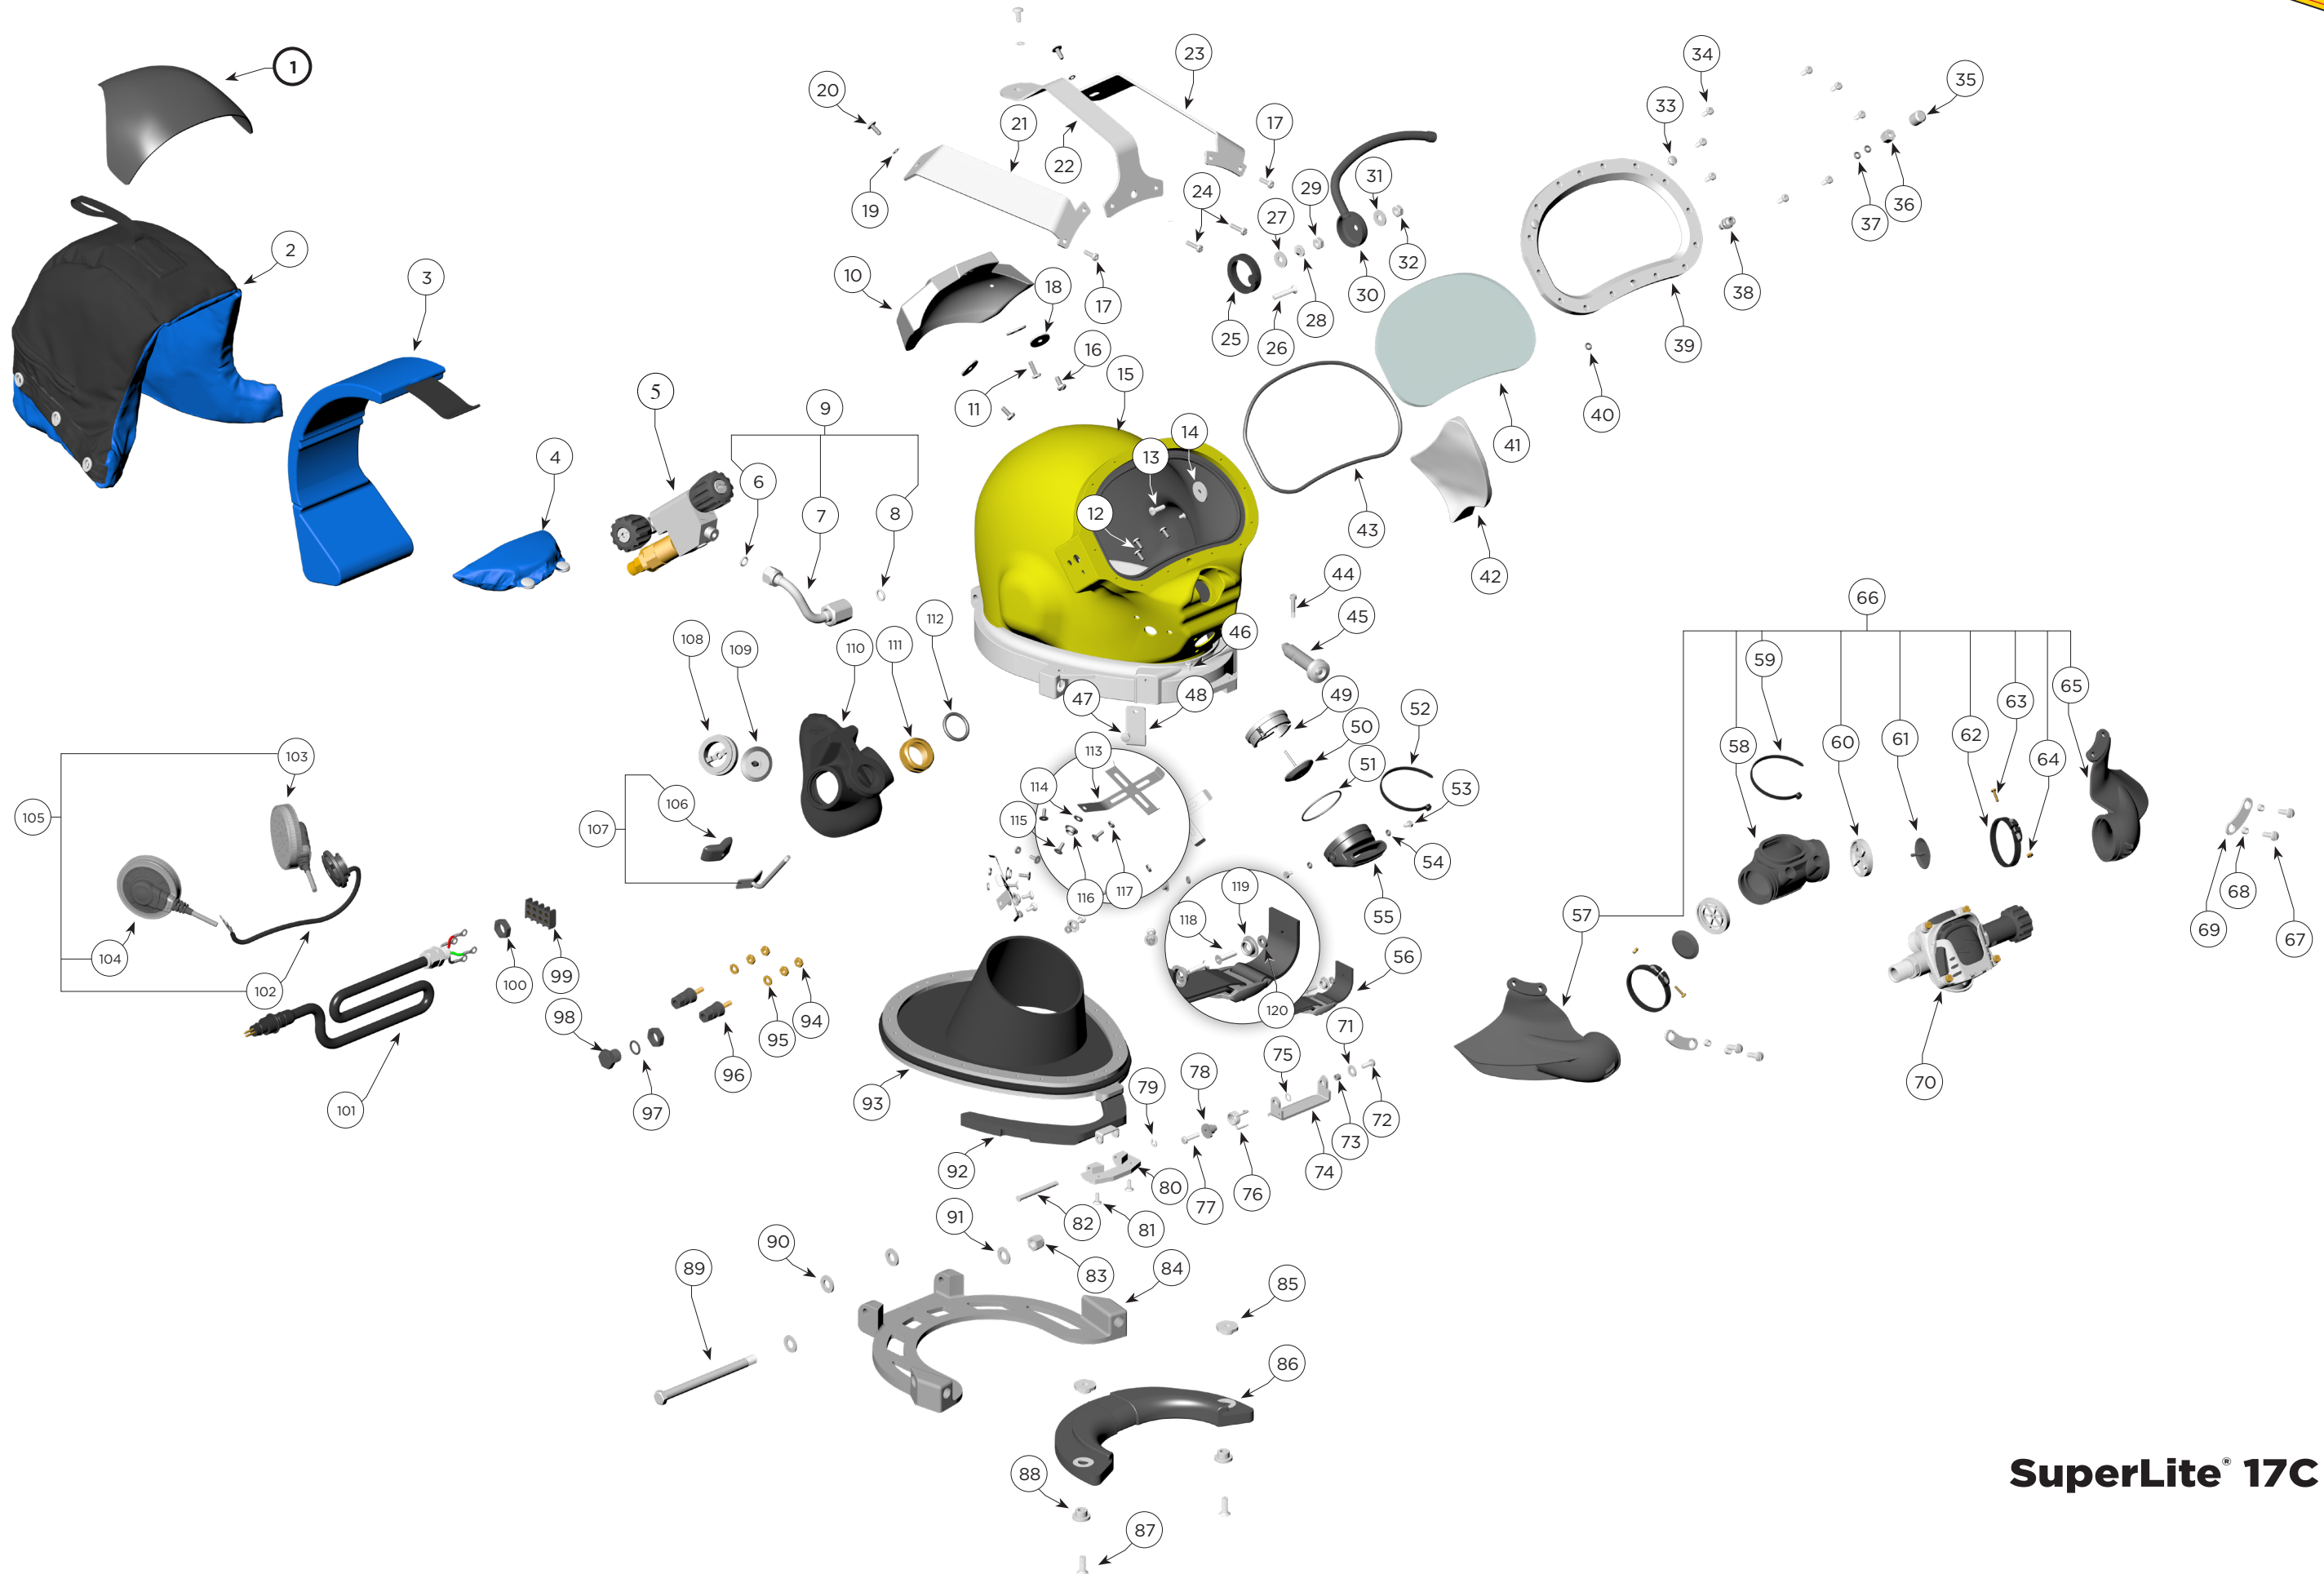

Location #	Part #	Description
43	510-260	O-ring, View Port
44	530-015	Screw
45	505-110	Sealed Pull Pin
46	530-032	Screw
47	530-059	Screw
48	540-039	Front Stand Off
49	550-063	Body, Water Dump
50	510-561	Valve, Water Dump, Black
51	510-033	O-ring
52	520-042	Tie Wrap
53	530-019	Screw
54	510-007	O-ring
55	560-530	Cover, Water Dump Adapter
56	505-111	Chin Strap Assembly (Order 525-716 Kit)
57	510-786	Starboard Whisker Wing
58	510-760	Quad Valve Exhaust Main Body
59	520-042	Tie Wrap
60	520-200	Whisker Exhaust Valve Insert
61	510-776	Exhaust Valve
62	520-118	Tri/Quad Valve Whisker Clamp
63	530-008	Brass Screw
64	530-009	Brass Nut
65	510-787	Port Whisker Wing
66	505-730	Quad Valve Exhaust Assembly
67	530-045	Screw
68	550-061	Spacer
69	540-015	Kidney Plate
70	505-455	455 Balanced Regulator (Order P/N 525-765)
71	530-546	Washer for Swing Catch
72	530-035	Screw
73	550-061	Spacer
74	540-086	Swing Catch
75	520-167	Teflon® Washer for Swing Catch
76	535-825	Spring, Swing Catch
77	530-045	Screw
78	550-122	Spring Spacer
79	530-312	Clip, Hinge Pin
80	550-216	Front Yoke Hinge
81	530-018	Screw
82	530-311	Pin, Front Yoke Hinge
83	530-028	Lock Nut
84	560-111	Locking Collar
85	550-113	Adjustment Nut, Neck Pad
86	520-098	Neck Pad

Location #	Part #	Description
87	530-064	Screw
88	550-045	T-Washer
89	530-027	Hinge Bolt
90	520-165	Washer
91	530-545	Washer
92	520-012	Front Yoke
93	505-101	Neck Ring Assembly, (Latex) Medium
94	530-308	Hex Nut
95	530-525	Washer
96	515-035	Communications Post
97	510-481	O-ring
98	550-043	Plug
99	515-061	Terminal Block
100	550-040	Nut
101	505-047	W.P. Connector Assembly
102	515-029	Microphone Assembly
103	515-019	Earphone, Left, 15.5"
104	515-018	Earphone, Right, 9"
105	515-033	Communications Set
106	510-575	Nose Block Pad
107	545-015	Nose Block Device <i>Includes location #106</i>
108	520-020	Valve Body
109	510-550	Valve, Oral Nasal
110	510-724	Low Volume Oral Nasal
111	550-081	Nut, Regulator Mount
112	510-490	O-ring
113	540-054	Earphone Retainer
114	530-527	Washer
115	530-018	Screw
116	530-702	Snap
117	530-519	Washer
118	530-031	Screw
119	530-702	Snap
120	530-519	Washer

⚠ CAUTION

Use only Kirby Morgan original replacement parts. The use of other manufacturers' parts will interfere with the performance characteristics of your life support equipment and may jeopardize your safety. Additionally, any substitutions will void any warranties offered by KMDSI. When ordering spares, always insist on Kirby Morgan original parts.

* Denotes a critical component

SuperLite® 17C Helmet