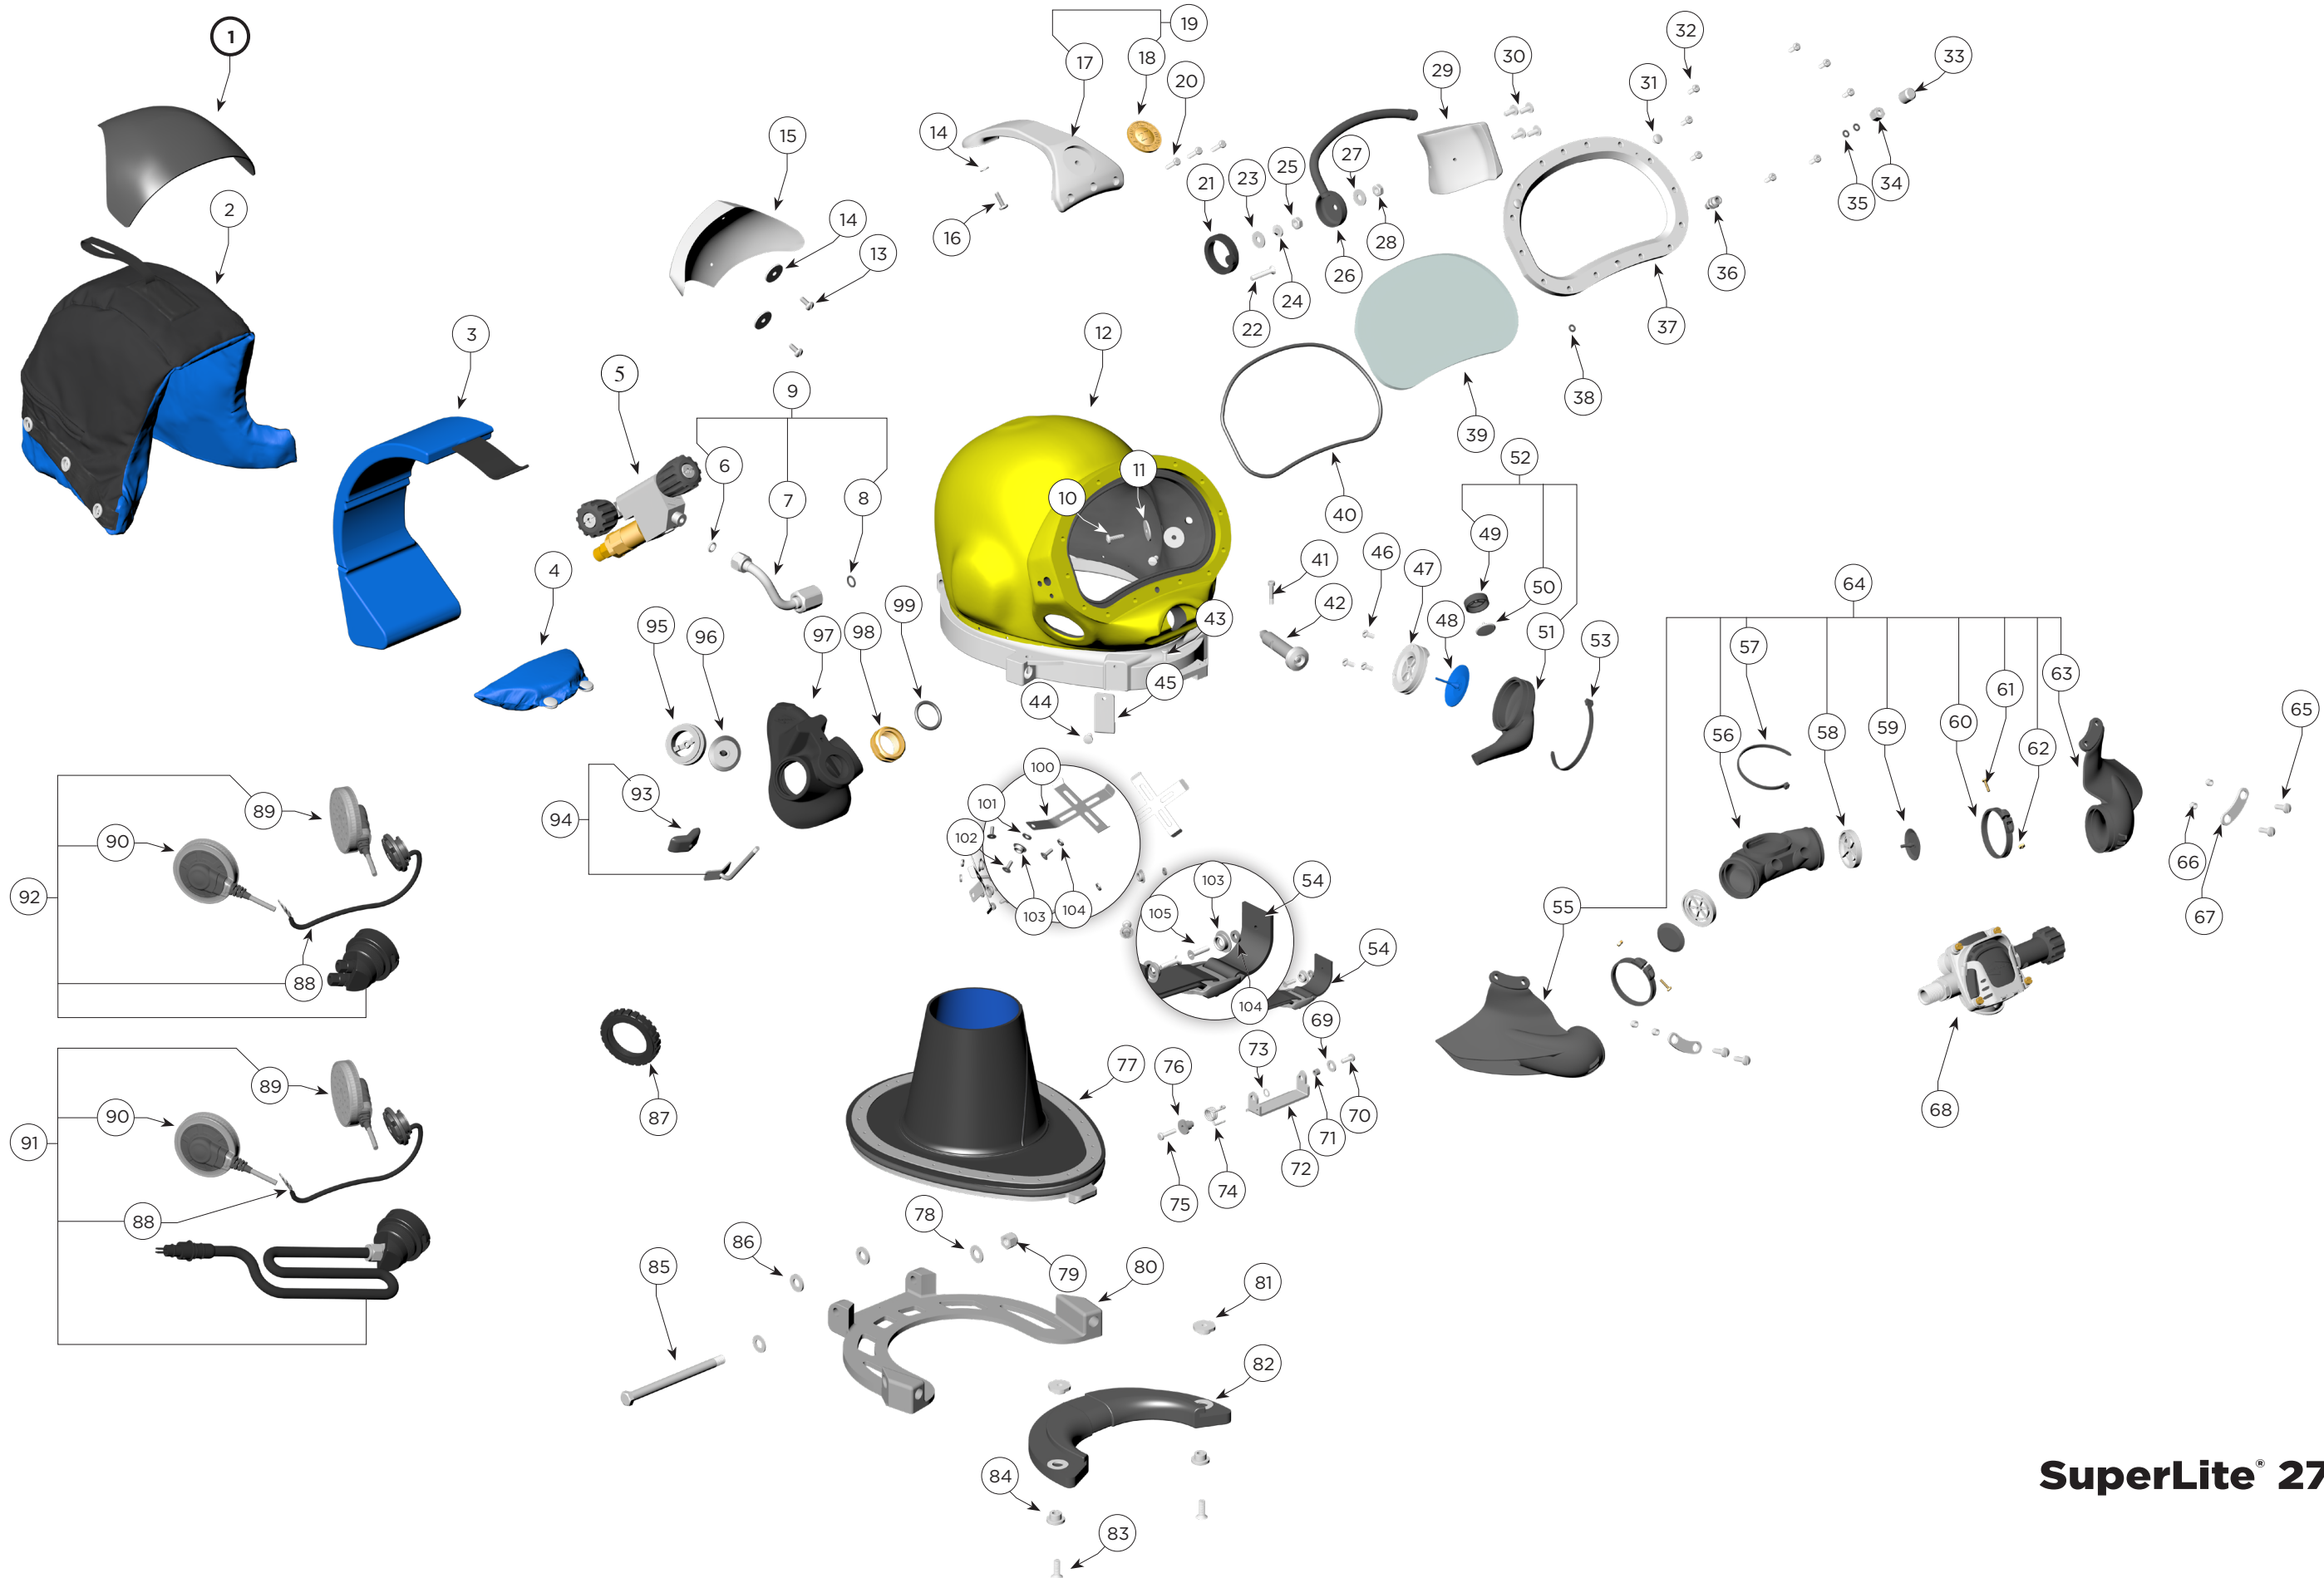

Location #	Part #	Description
35	510-008	O-ring
36	550-116	Nose Block Guide
	550-249	Nose Block Guide, Brass
37	560-070	Port Retainer, w/#36
	560-071	Port Retainer, Brass, w/#36 Brass
38	510-010	O-ring
39	520-004*	Face Port
40	510-260	O-ring, View Port
41	530-015	Screw
42	505-110	Sealed Pull Pin
43	530-032	Screw
44	530-059	Screw
45	540-039	Front Stand Off
46	530-032	Screw
47	550-350	Water Dump Body
48	510-557	Water Dump Valve, SL 27
49	820-120	Valve Body, Purge
50	810-025	Valve, Purge
51	510-780	Water Purge Deflector
52	505-726	Water Purge Deflector Assembly
53	520-042	Tie Wrap
54	505-111	Chin Strap Assembly Purchase 525-716 Kit
55	510-786	Starboard Whisker Wing
56	510-759	Tri Valve Exhaust Main Body
57	520-042	Tie Wrap
58	520-200	Whisker Exhaust Valve Insert
59	510-776	Exhaust Valve
60	520-118	Tri/Quad Valve Whisker Clamp
61	530-008	Brass Screw
62	530-009	Brass Nut
63	510-787	Port Whisker Wing
64	505-729	Tri Valve Assembly, SL 27
65	530-045	Screw
66	550-061	Spacer
67	540-015	Kidney Plate
68	505-455	455 Balanced Regulator (Order P/N 525-765)
69	530-546	Washer for Swing Catch
70	530-035	Screw
71	550-061	Spacer
72	540-086	Swing Catch
73	520-167	Teflon® Washer for Swing Catch
74	535-825	Spring, Swing Catch
75	530-045	Screw

Location #	Part #	Description
76	550-122	Spring Spacer
77	505-100	Neck Ring Assembly, SL 27 (neoprene) Medium
78	530-545	Washer
79	530-028	Lock Nut
80	560-111	Locking Collar
81	550-113	Adjustment Nut, Neck Pad
82	520-156	Neck Pad, SL 27
83	530-064	Screw
84	550-045	T-Washer
85	530-027	Hinge Bolt
86	520-165	Washer
87	320-026	Comm. Mount Nut
88	515-029	Microphone Assembly
89	515-019	Earphone, Left, 15.5"
90	515-018	Earphone, Right, 9"
91	515-024	Comm. Assembly w/MWP
92	515-023	Comm. Assembly w/Posts
93	510-575	Nose Block Pad
94	545-070	Nose Block, SL 27* <i>Includes location #93</i>
95	520-020	Valve Body
96	510-550	Valve, Oral Nasal
97	510-724	Low Volume Oral Nasal
	510-569	Oral Nasal Mask, Small (sold separately)
98	550-081	Nut, Regulator Mount
99	510-490	O-ring
100	540-054	Earphone Retainer
101	530-519	Washer
102	530-018	Screw
103	530-702	Snap
104	530-527	Washer
105	530-031	Screw

⚠ CAUTION

Use only Kirby Morgan original replacement parts. The use of other manufacturers' parts will interfere with the performance characteristics of your life support equipment and may jeopardize your safety. Additionally, any substitutions will void any warranties offered by KMDSI. When ordering spares, always insist on Kirby Morgan original parts.

* Denotes a critical component

SuperLite® 27® Helmet