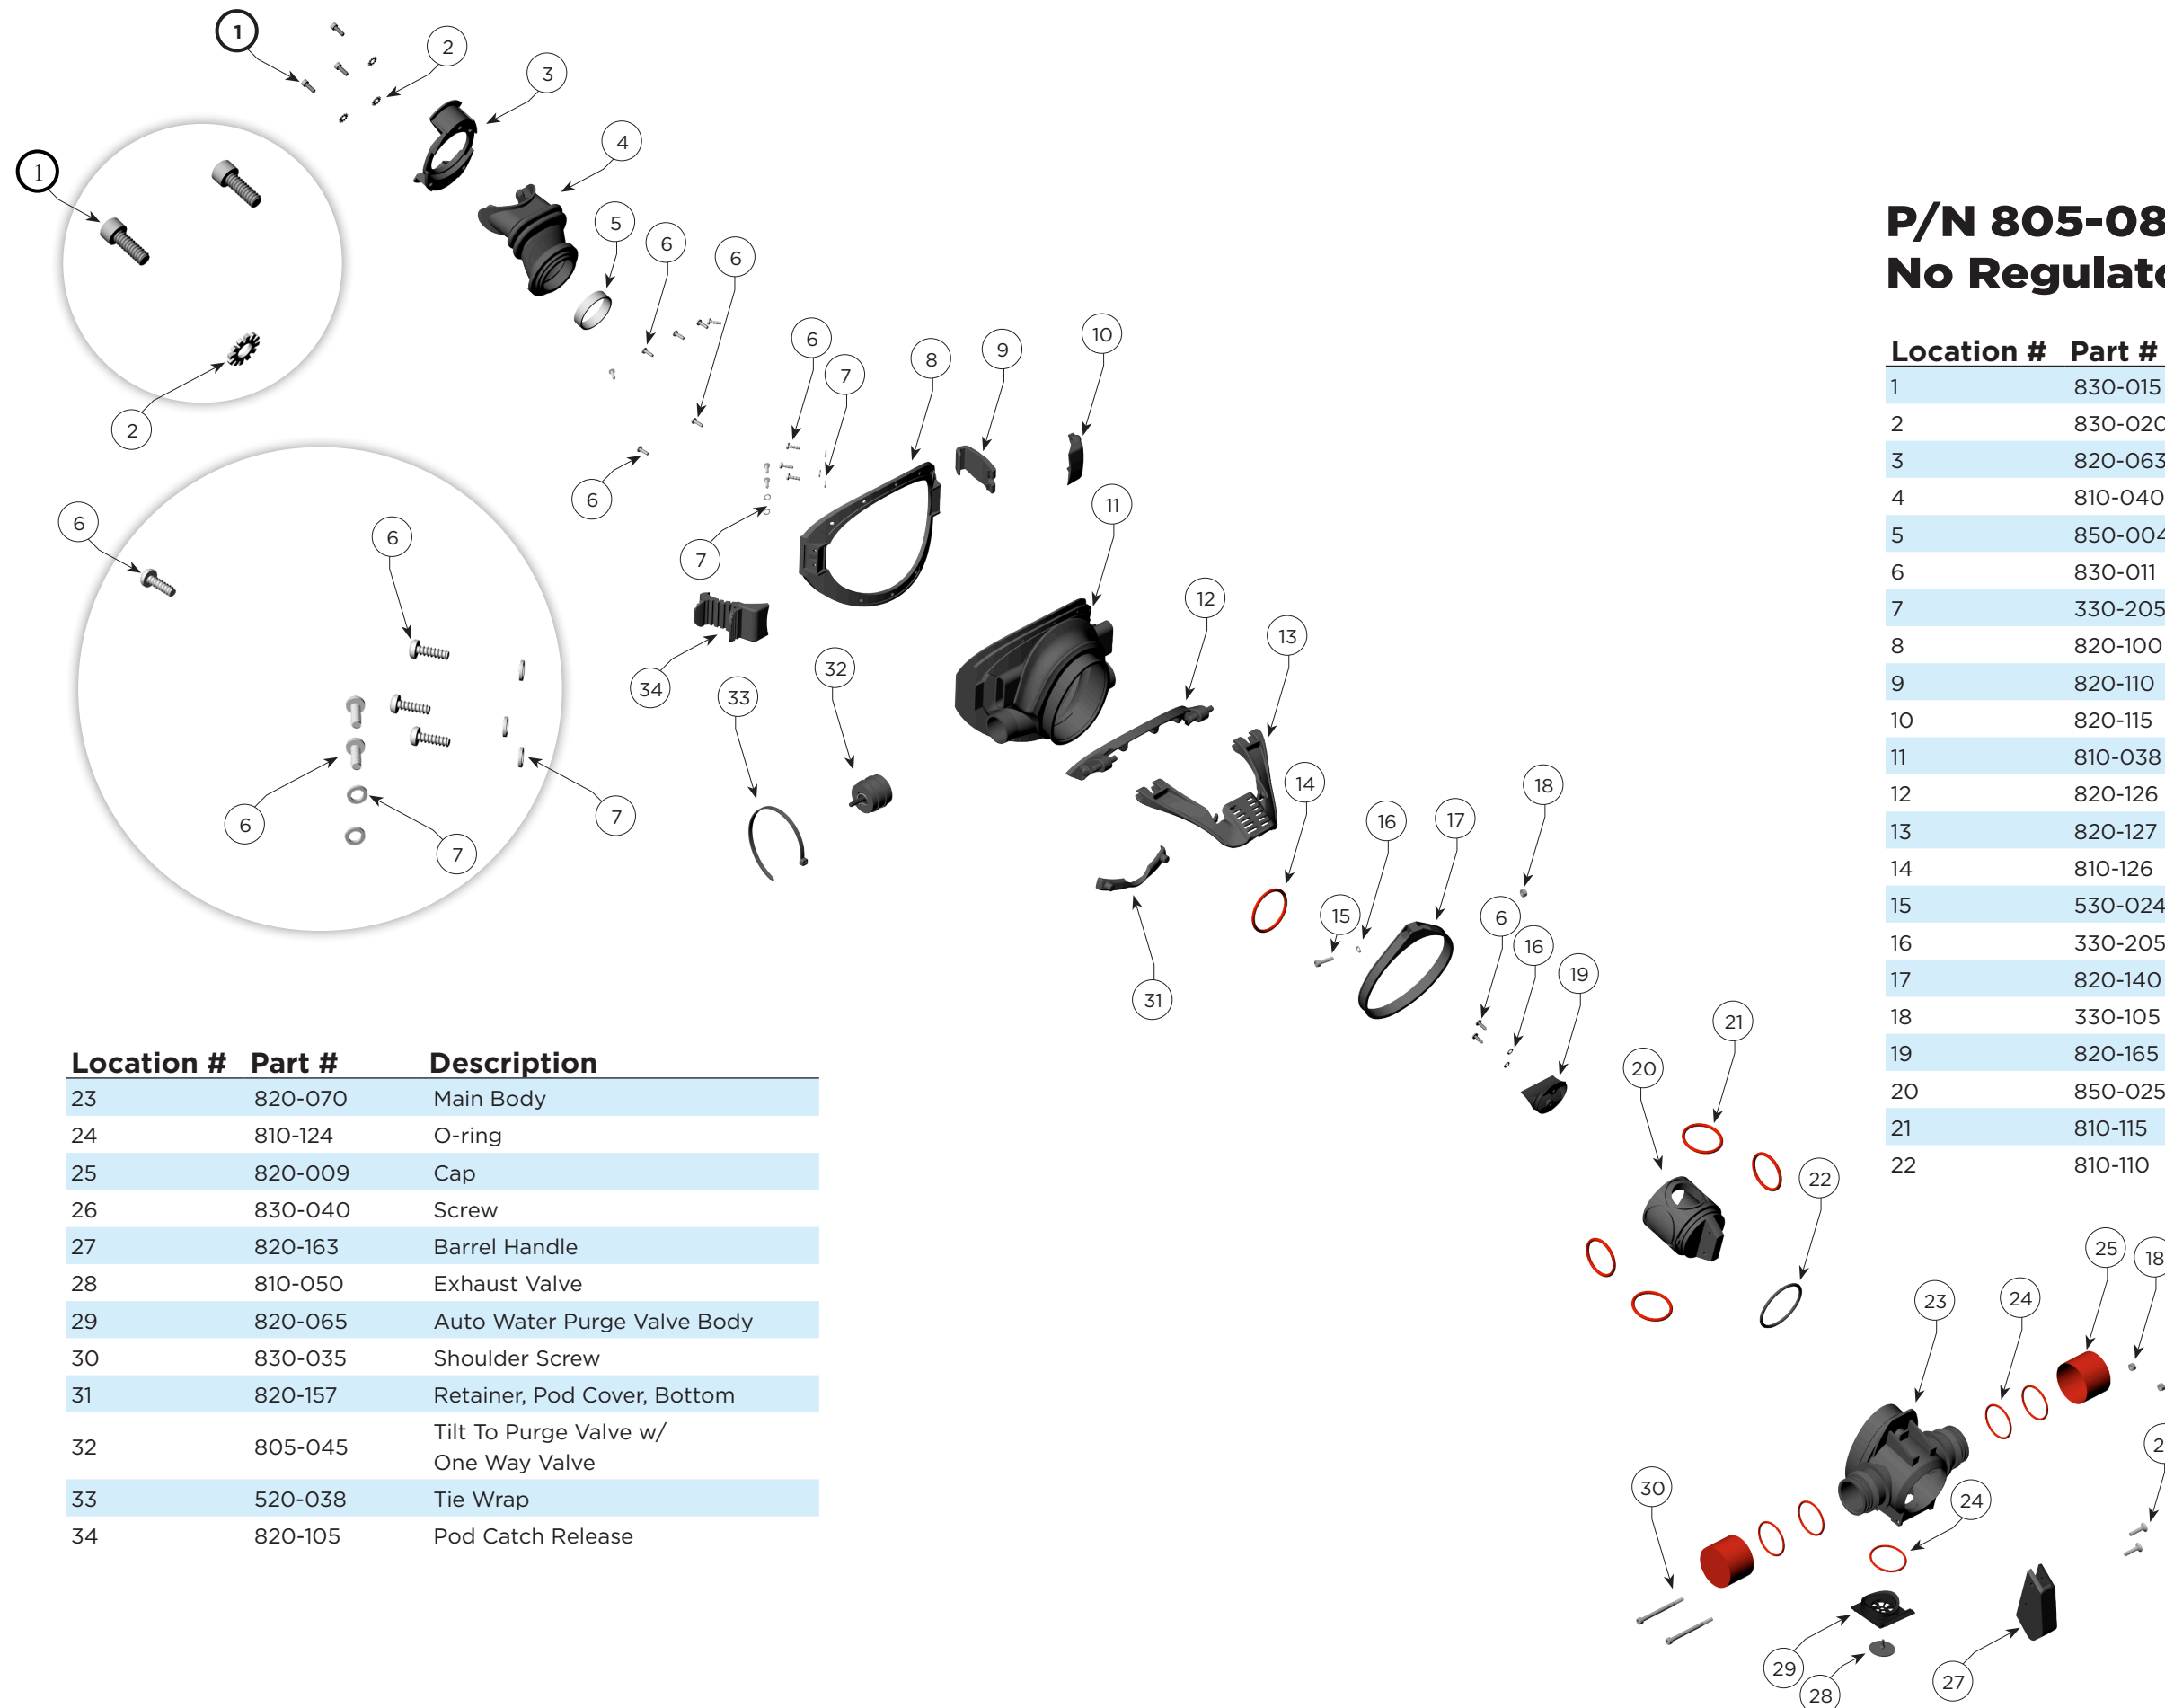

**P/N 805-080 Rebreather POD, No Regulator**

Location #	Part #	Description
1	830-015	Screw
2	830-020	Lock Washer
3	820-063	Retainer, Mouthpiece
4	810-040	Mouthpiece, Angle
5	850-004	Mouthpiece Retainer Ring
6	830-011	Screw
7	330-205	Washer
8	820-100	Pod Frame
9	820-110	Pod Hook
10	820-115	Hook Cover
11	810-038	Pod Cover
12	820-126	Hinge Mount, Pod Lock
13	820-127	Hinge Arm, Pod Lock
14	810-126	O-ring, Pod Lock
15	530-024	Screw
16	330-205	Washer
17	820-140	Retainer Strap
18	330-105	Nut
19	820-165	Barrel Deflector
20	850-025	Barrel Valve
21	810-115	O-ring, Silicone
22	810-110	O-ring

Location #	Part #	Description
23	820-070	Main Body
24	810-124	O-ring
25	820-009	Cap
26	830-040	Screw
27	820-163	Barrel Handle
28	810-050	Exhaust Valve
29	820-065	Auto Water Purge Valve Body
30	830-035	Shoulder Screw
31	820-157	Retainer, Pod Cover, Bottom
32	805-045	Tilt To Purge Valve w/ One Way Valve
33	520-038	Tie Wrap
34	820-105	Pod Catch Release