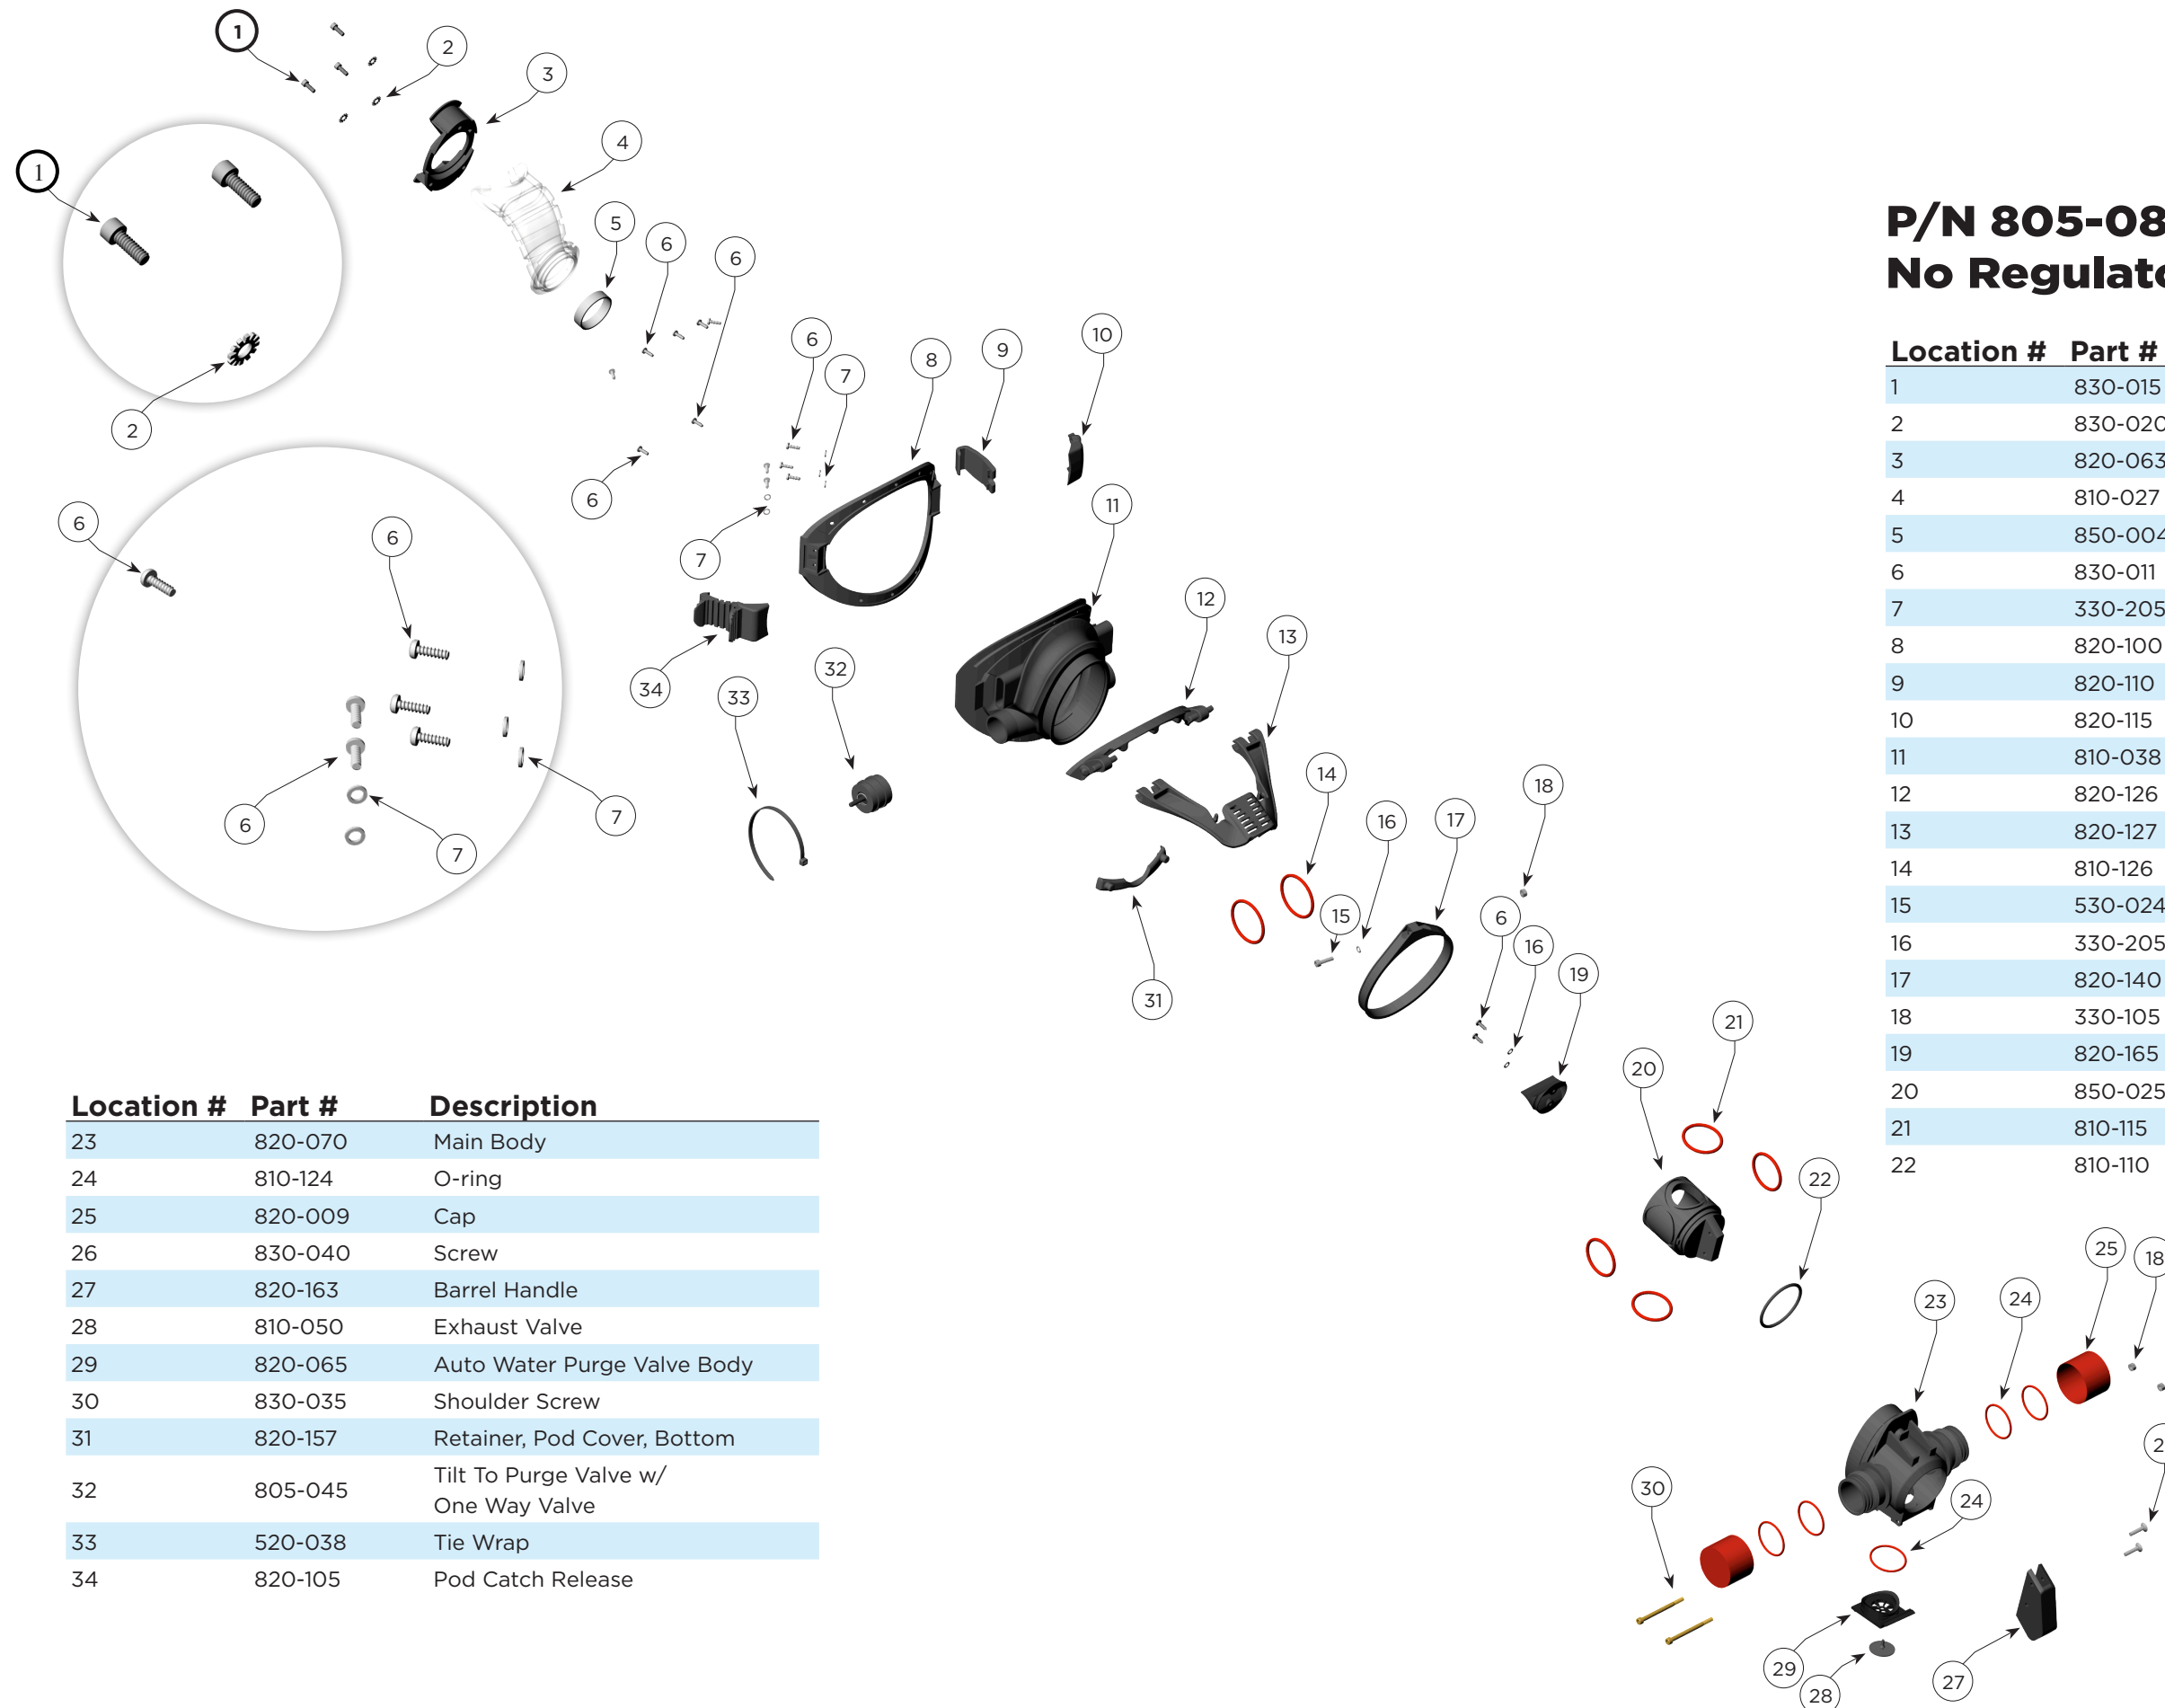

P/N 805-080 Rebreather POD, No Regulator

Location #	Part #	Description
1	830-015	Screw
2	830-020	Lock Washer
3	820-063	Retainer, Mouthpiece
4	810-027	Mouthpiece, Extended
5	850-004	Mouthpiece Retainer Ring
6	830-011	Screw
7	330-205	Washer
8	820-100	Pod Frame
9	820-110	Pod Hook
10	820-115	Hook Cover
11	810-038	Pod Cover
12	820-126	Hinge Mount, Pod Lock
13	820-127	Hinge Arm, Pod Lock
14	810-126	O-ring, Pod Lock
15	530-024	Screw
16	330-205	Washer
17	820-140	Retainer Strap
18	330-105	Nut
19	820-165	Barrel Deflector
20	850-025	Barrel Valve
21	810-115	O-ring, Silicone
22	810-110	O-ring

Location #	Part #	Description
23	820-070	Main Body
24	810-124	O-ring
25	820-009	Cap
26	830-040	Screw
27	820-163	Barrel Handle
28	810-050	Exhaust Valve
29	820-065	Auto Water Purge Valve Body
30	830-035	Shoulder Screw
31	820-157	Retainer, Pod Cover, Bottom
32	805-045	Tilt To Purge Valve w/ One Way Valve
33	520-038	Tie Wrap
34	820-105	Pod Catch Release