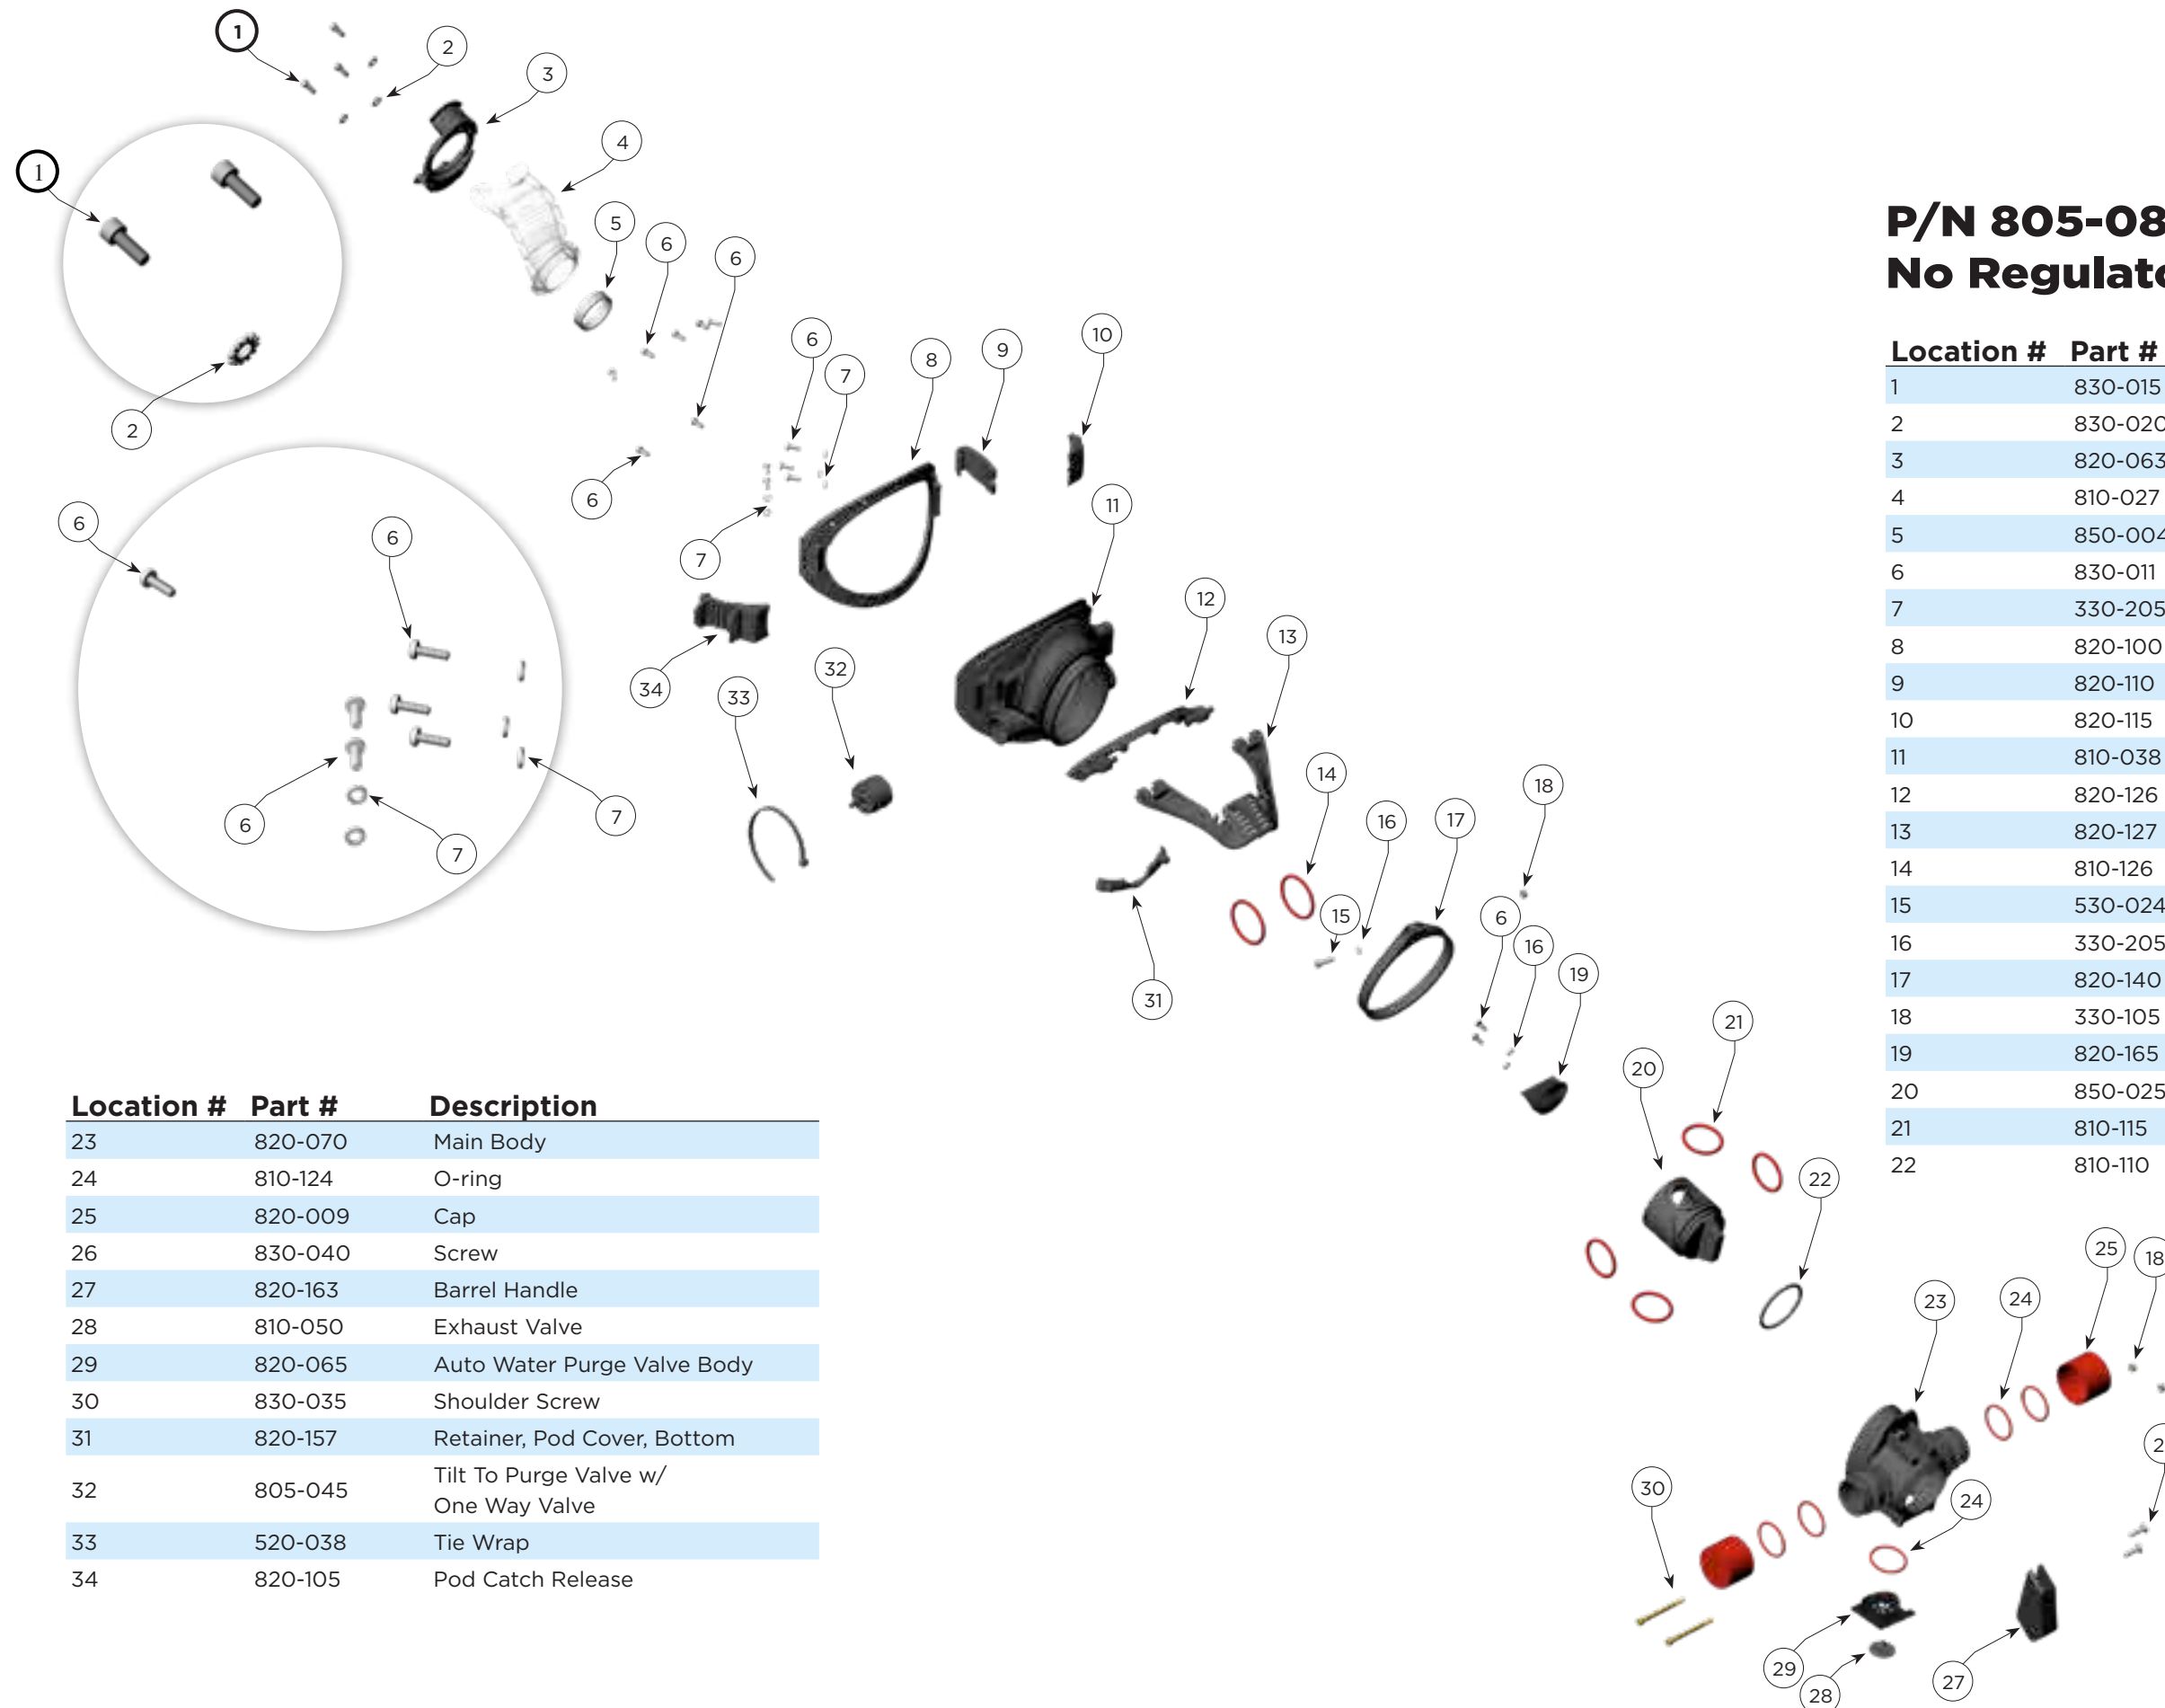

P/N 805-080 Rebreather POD, No Regulator

Location #	Part #	Description
1	830-015	Screw
2	830-020	Lock Washer
3	820-063	Retainer, Mouthpiece
4	810-027	Mouthpiece, Extended
5	850-004	Mouthpiece Retainer Ring
6	830-011	Screw
7	330-205	Washer
8	820-100	Pod Frame
9	820-110	Pod Hook
10	820-115	Hook Cover
11	810-038	Pod Cover
12	820-126	Hinge Mount, Pod Lock
13	820-127	Hinge Arm, Pod Lock
14	810-126	O-ring, Pod Lock
15	530-024	Screw
16	330-205	Washer
17	820-140	Retainer Strap
18	330-105	Nut
19	820-165	Barrel Deflector
20	850-025	Barrel Valve
21	810-115	O-ring, Silicone
22	810-110	O-ring

Location #	Part #	Description
23	820-070	Main Body
24	810-124	O-ring
25	820-009	Cap
26	830-040	Screw
27	820-163	Barrel Handle
28	810-050	Exhaust Valve
29	820-065	Auto Water Purge Valve Body
30	830-035	Shoulder Screw
31	820-157	Retainer, Pod Cover, Bottom
32	805-045	Tilt To Purge Valve w/ One Way Valve
33	520-038	Tie Wrap
34	820-105	Pod Catch Release