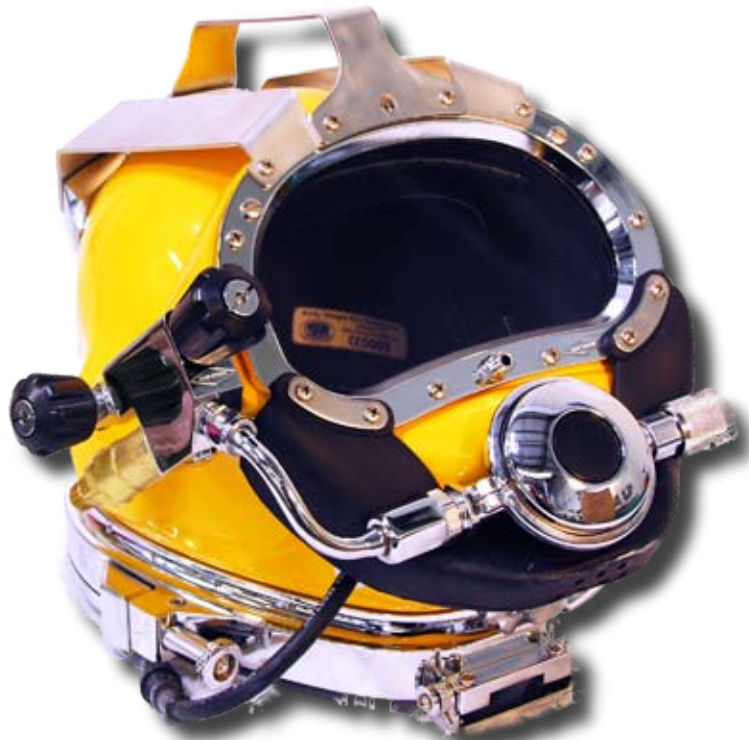

## Product Bulletin - #13 of 2005 Large Bore Regulator Now Standard on SuperLite®-17C Regulator Part Number 505-069 October 14, 2005

KMDSI's large bore regulator, Part #505-069 is now shipping standard on the SuperLite®-17C. This regulator offers higher performance than the smaller bore "B" regulator. This makes this helmet ideal for deeper diving. This regulator replaces the 505-027 which was standard on this helmet previously.

KMDSI Part #500-599 SuperLite®-17C with binding posts

KMDSI Part #500-600 SuperLite®-17C with male waterproof connector.

*The SuperLite-17C with large bore regulator.*

*Genuine Parts*